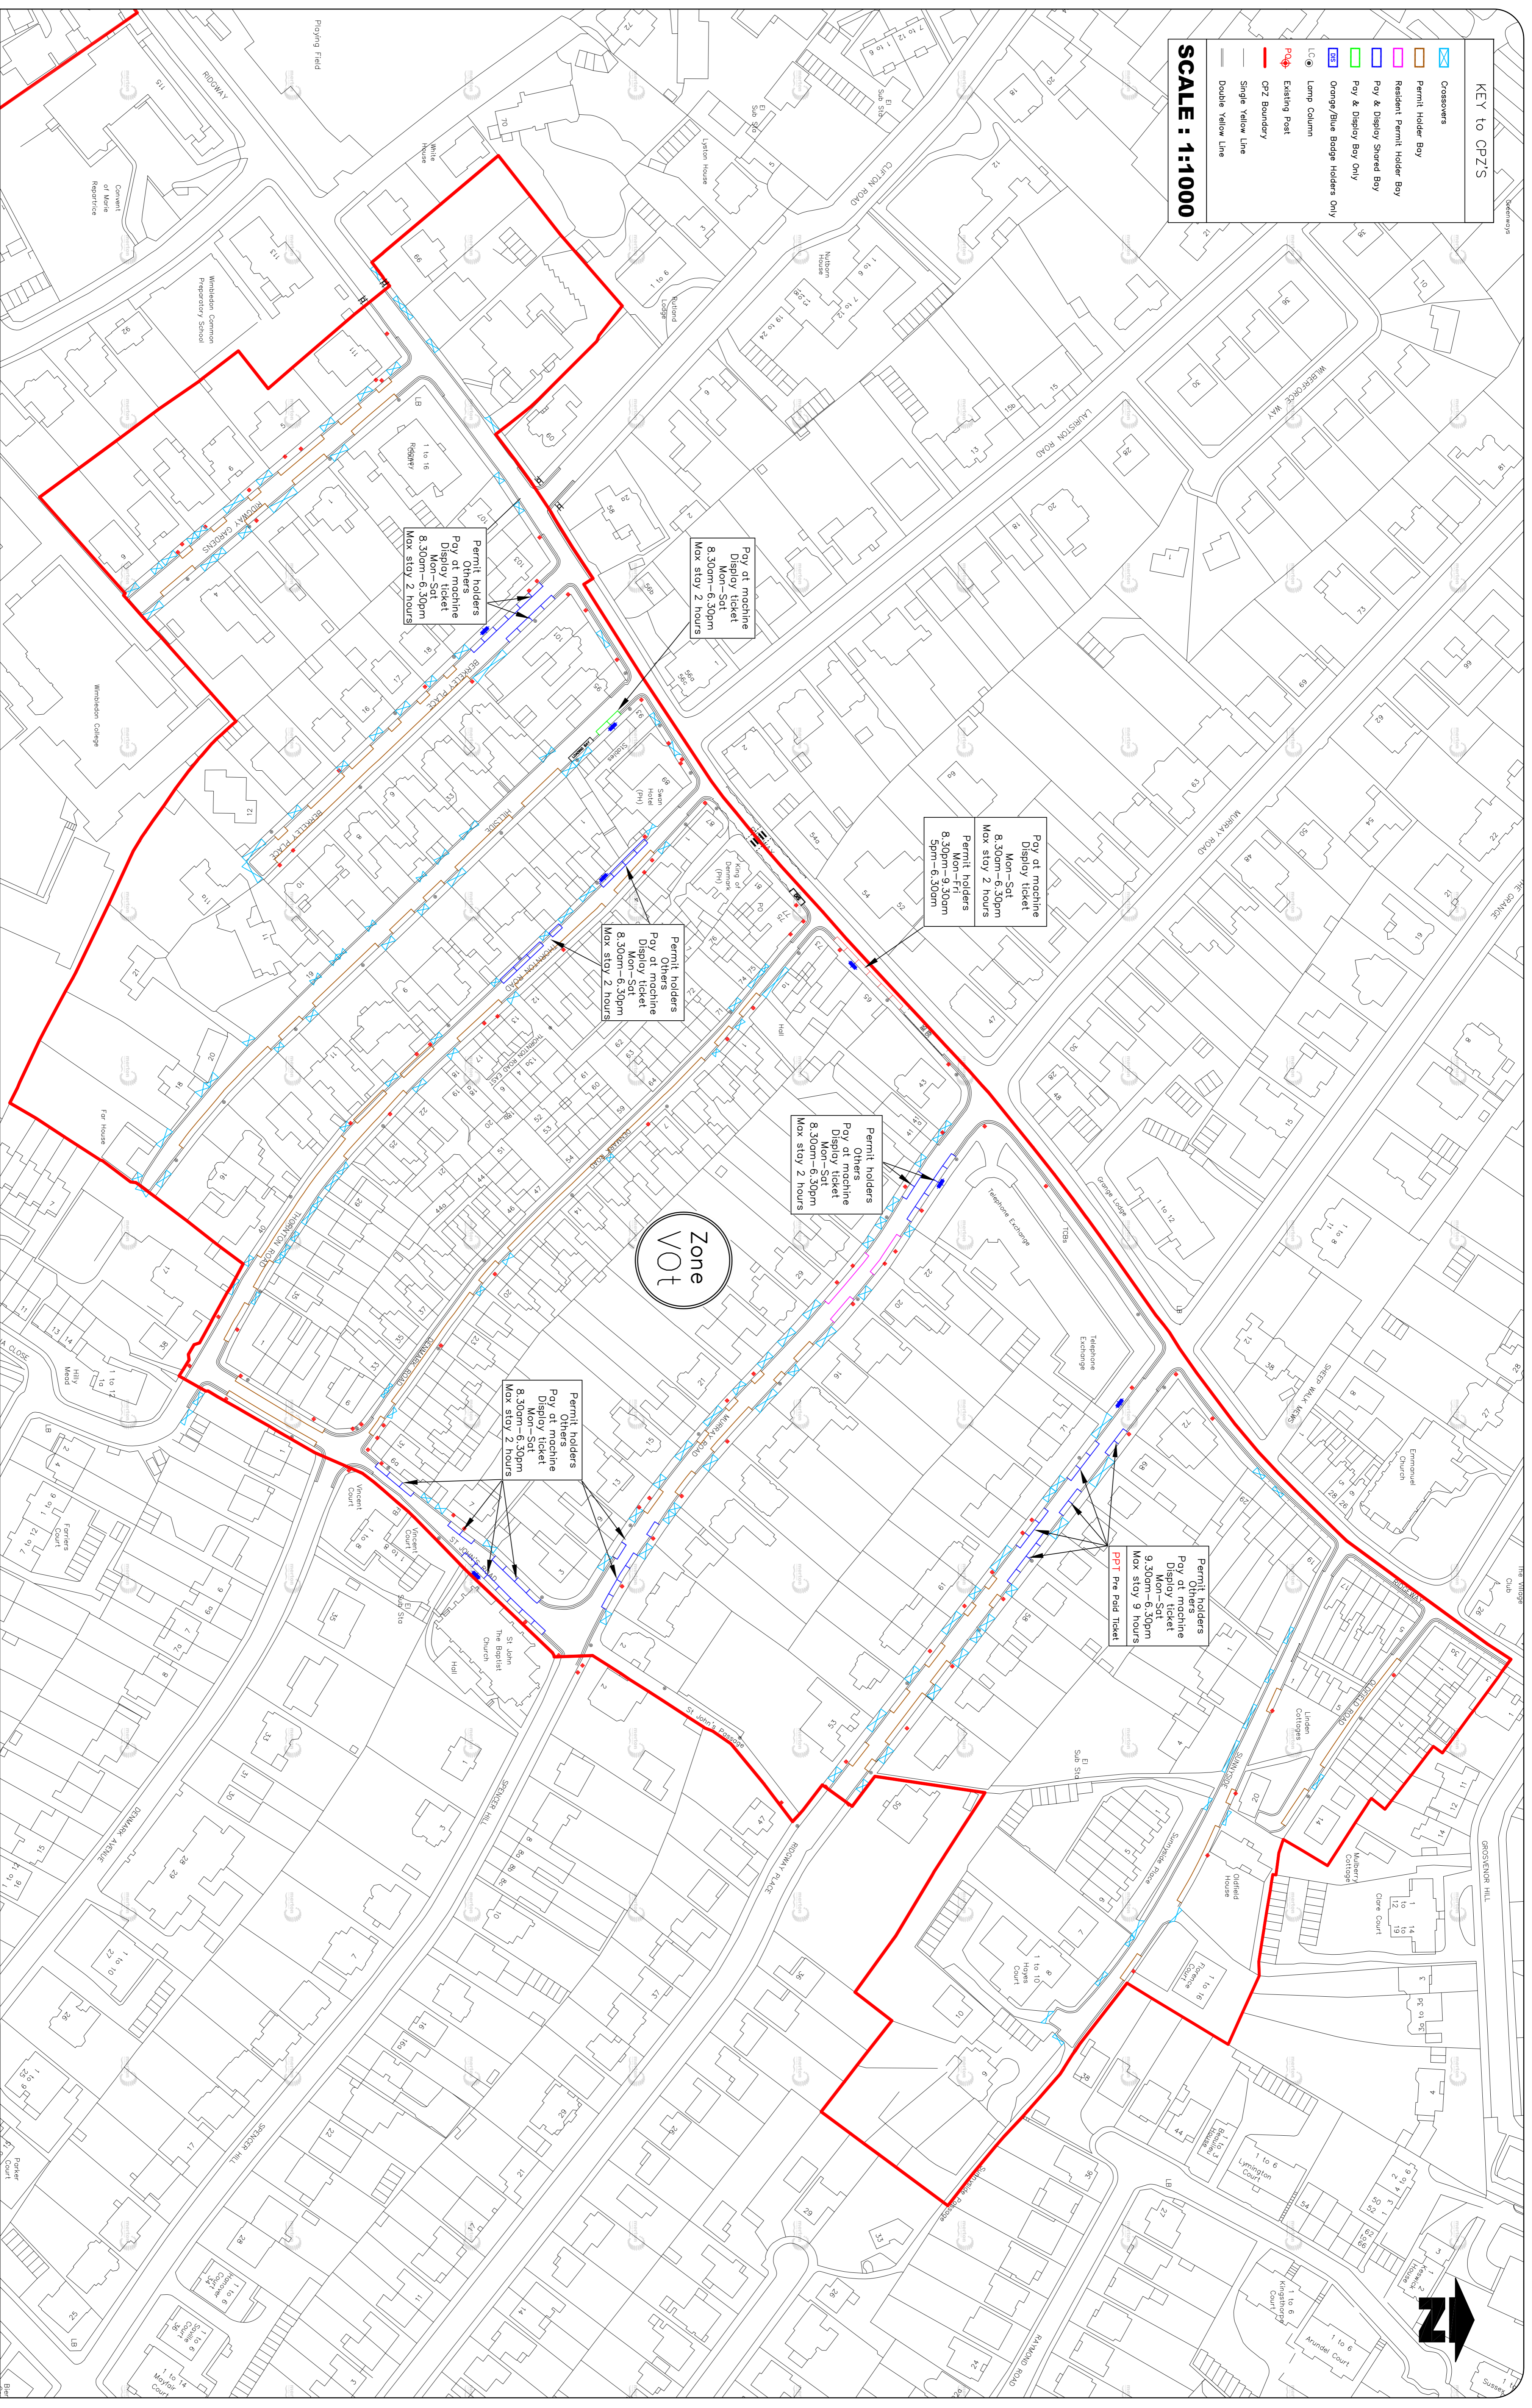

KEY TO GPZS	
	Crossovers
	Permit Holder Bay
	Resident Permit Holder Bay
	Pay & Display Shared Bay
	Pay & Display Bay Only
	Orange/Blue Badge Holders Only
	Lamp Column
	Existing Post
	GPZ Boundary
	Single Yellow Line
	Double Yellow Line

SCALE : 1:1000

Zone VOT - Hours of Operation - Mon-Sat : 8.30am-6.30pm

Reproduced from/based upon the Ordnance Survey's 1:1250 maps with the permission of the Controller of H.M.S.O., Crown Copyright Reserved. Unauthorised reproduction infringes Crown copyright and may lead to prosecution or civil proceedings.
London Borough of Merton 100019259 2010