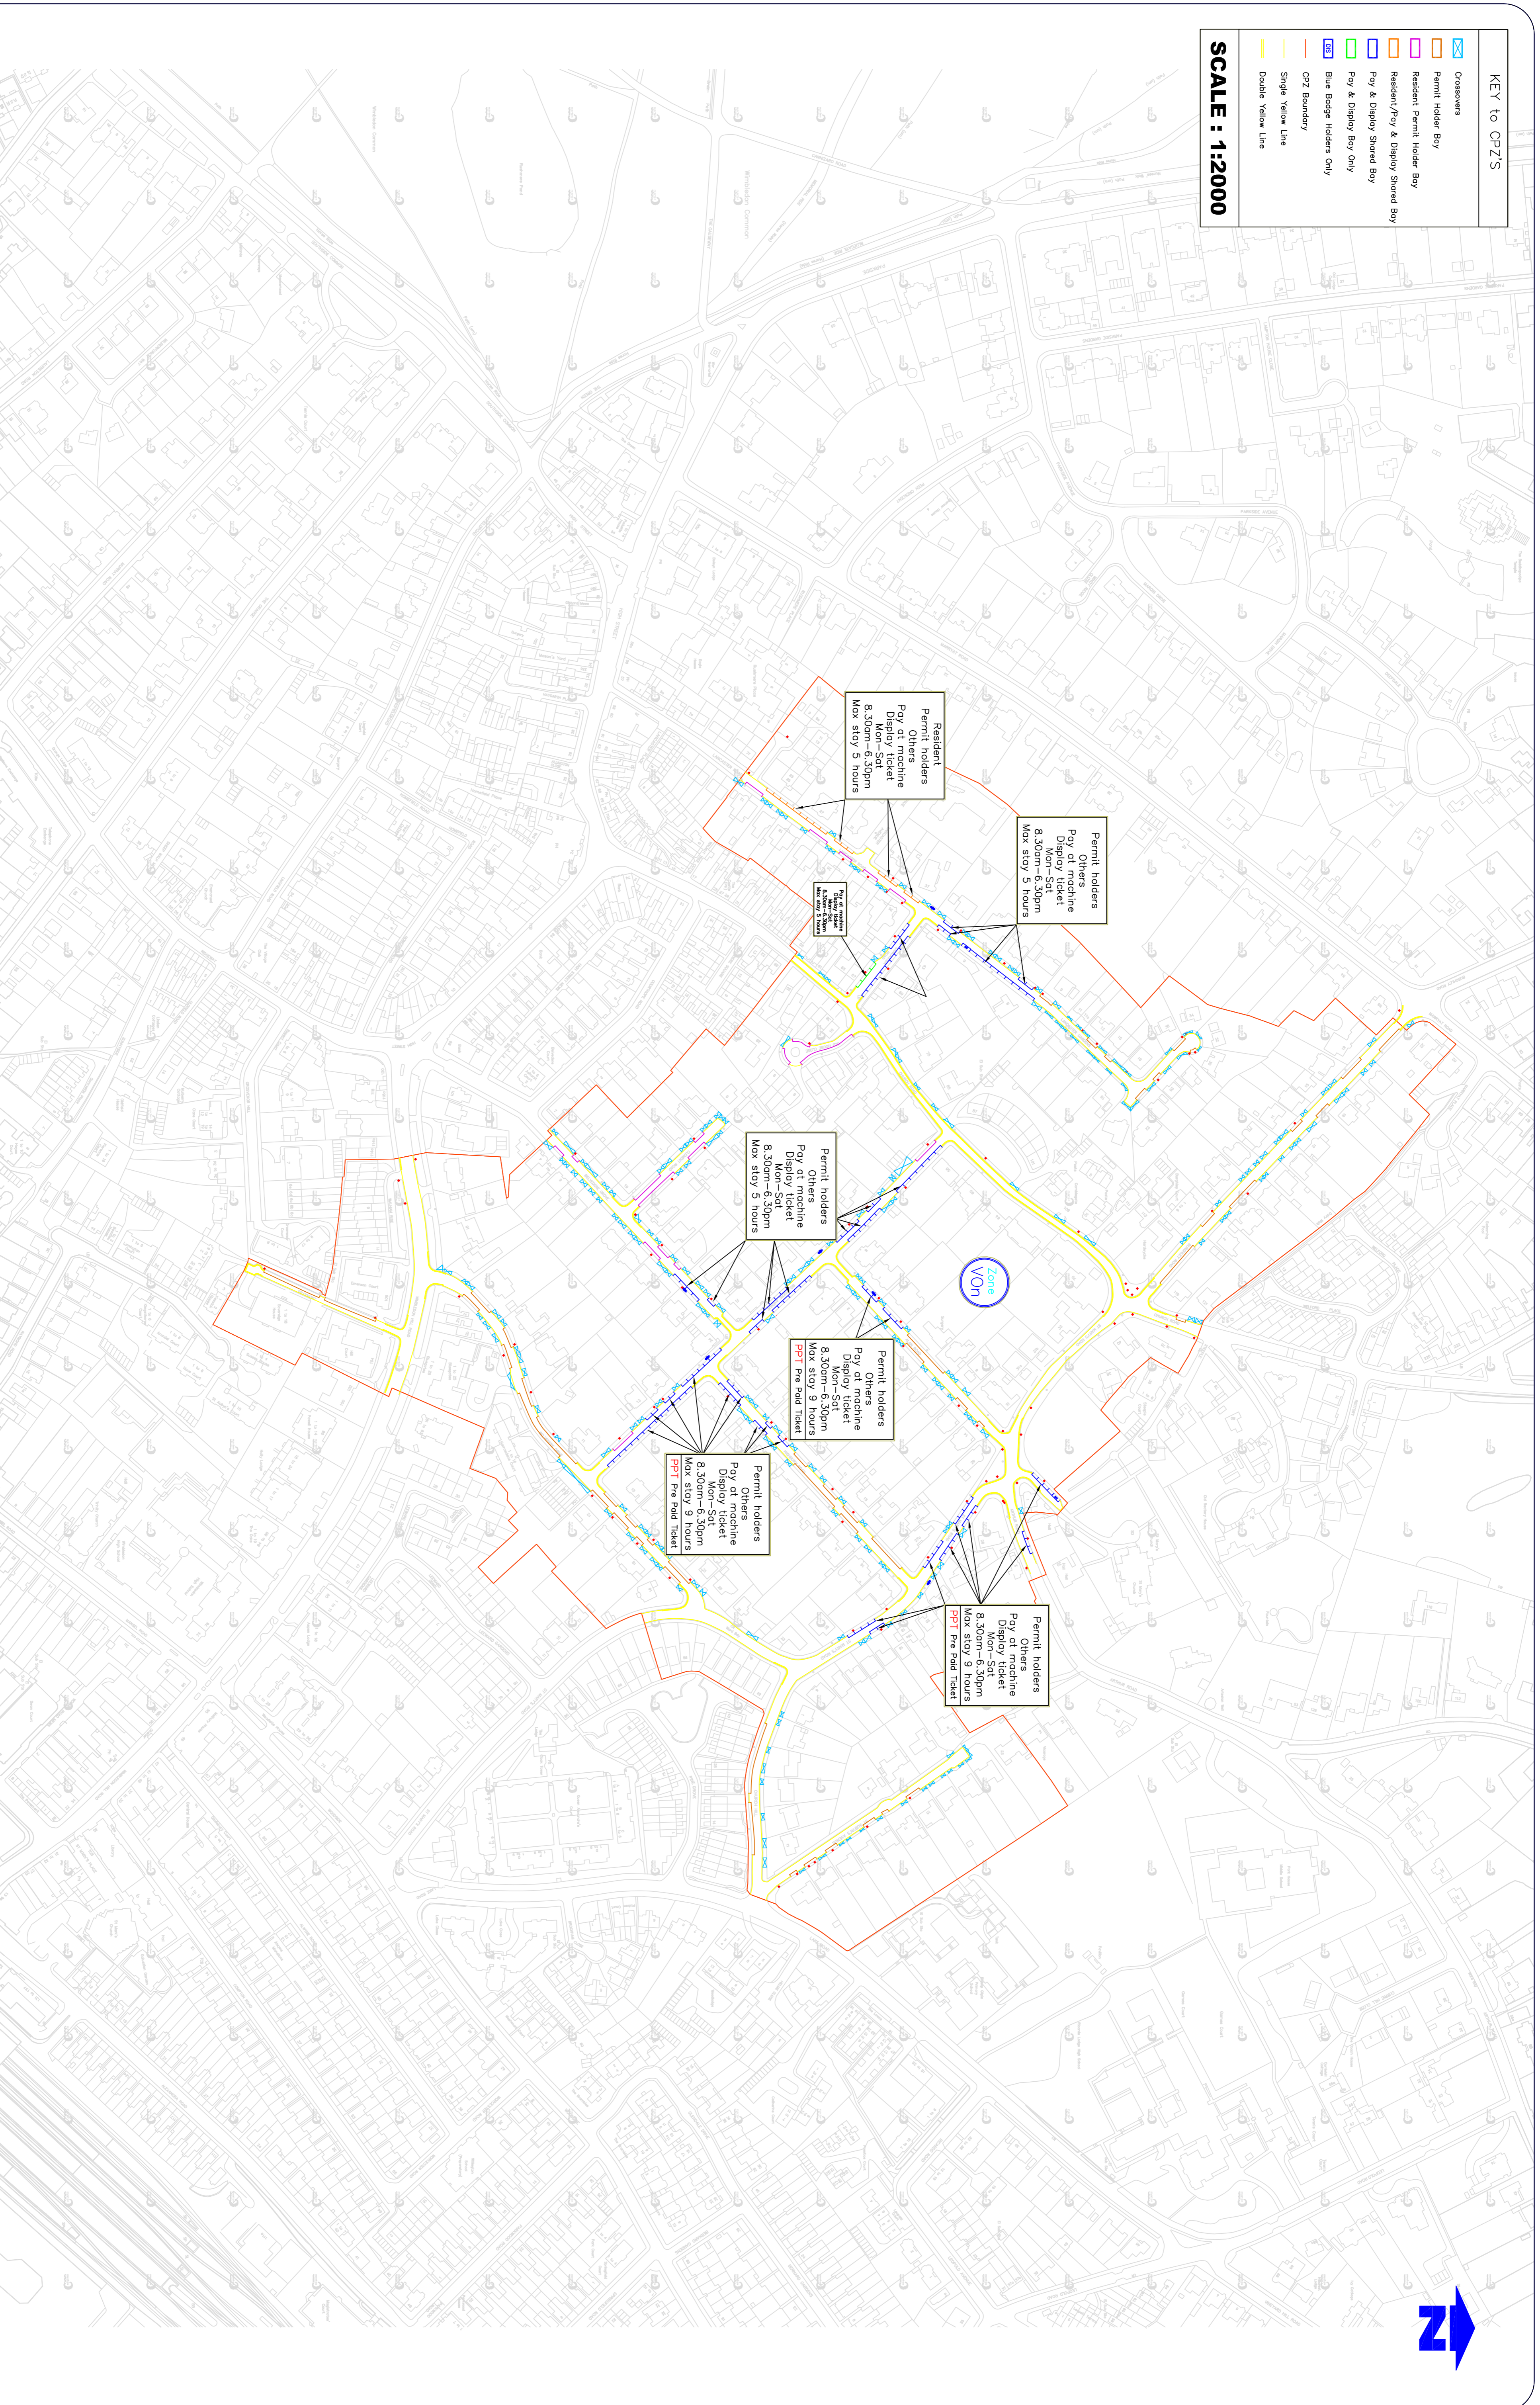

KEY to CPZ'S

-  Crossovers
-  Permit Holder Bay
-  Resident Permit Holder Bay
-  Resident/Permit Holder Bay
-  Pay & Display Shared Bay
-  Pay & Display Bay Only
-  Blue Badge Holders Only
-  CPZ Boundary
-  Single Yellow Line
-  Double Yellow Line

SCALE : 1:2000

Reproduced from based upon the Ordnance Survey's 1:1250 maps with the permission of the Controller of H.M.S.O. Crown Copyright Reserved. Unauthorised reproduction infringes Crown copyright and may lead to prosecution or civil proceedings. London Borough of Merton 100019259 2013

Zone VOn - Hours of Operation - Mon-Sat : 8.30am-6.30pm

1:2000 @ A1

Zone VOn - Village