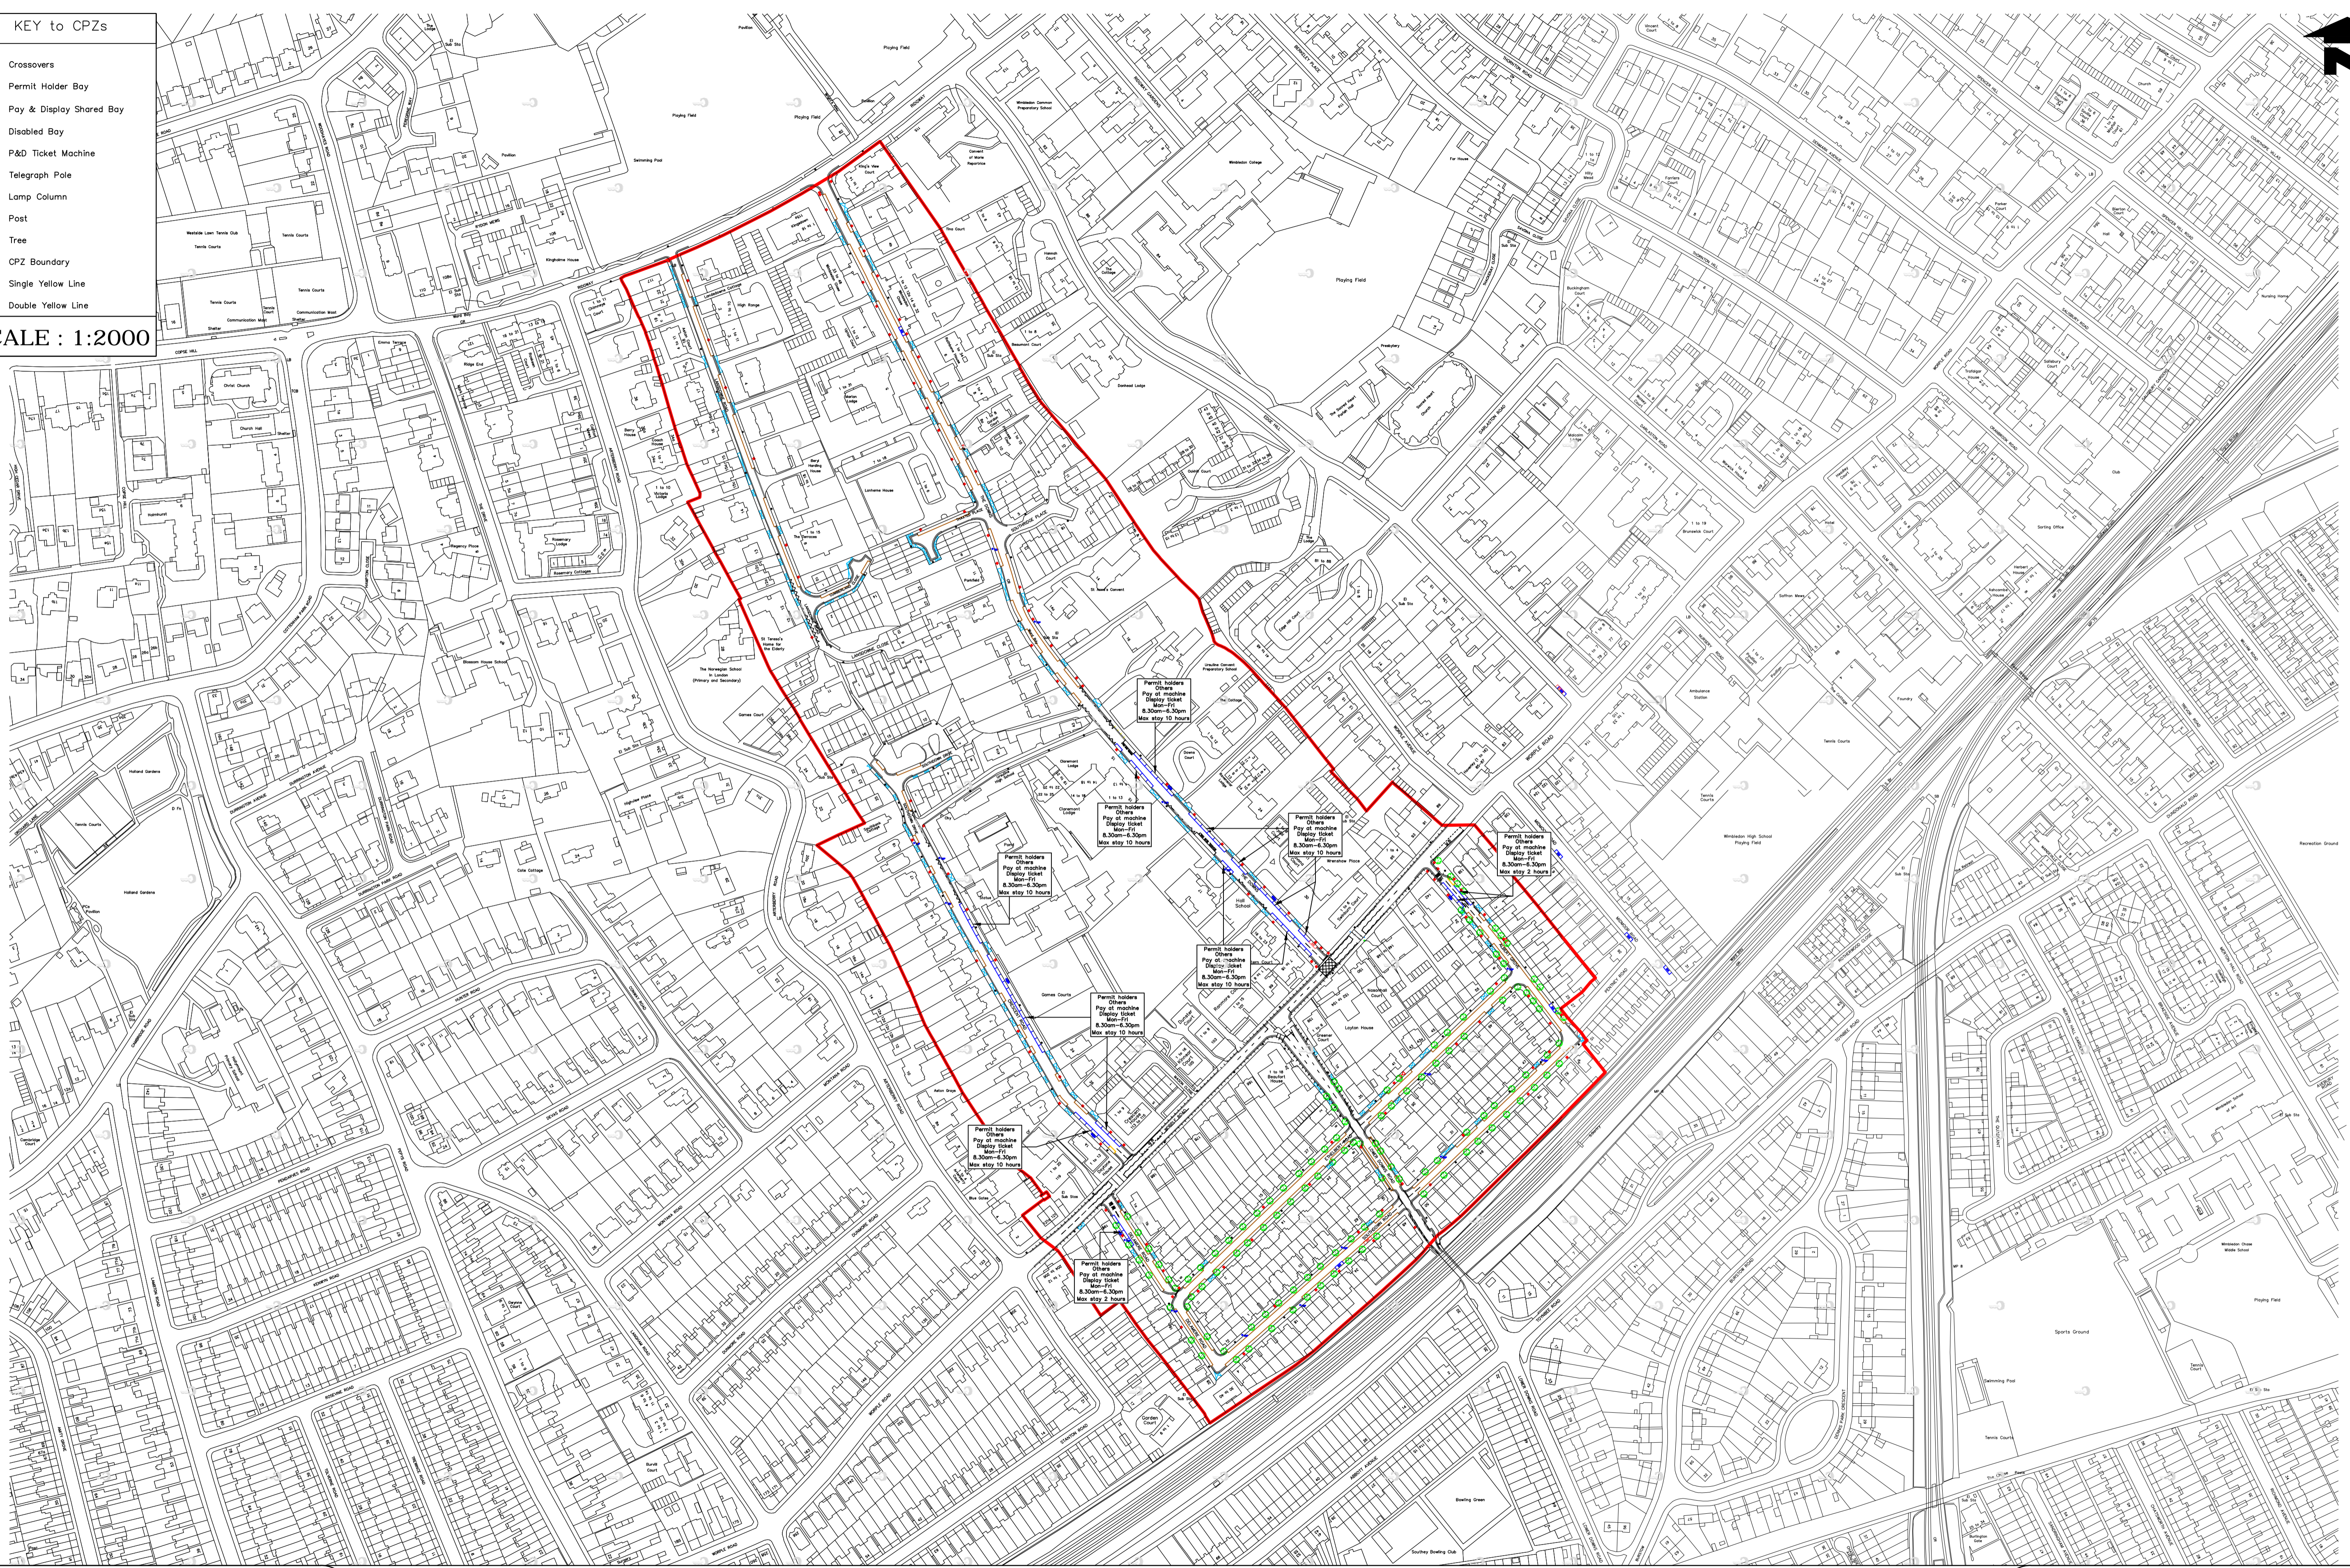

- KEY to CPZs
- Crossovers
 - Permit Holder Bay
 - Pay & Display Shared Bay
 - Disabled Bay
 - P&D Ticket Machine
 - TGP
 - Telegraph Pole
 - Lamp Column
 - Post
 - Tree
 - CPZ Boundary
 - Single Yellow Line
 - Double Yellow Line

SCALE : 1:2000

Reproduced from/based upon the Ordnance Survey's 1:1250 maps with the permission of the Controller of H.M.S.O., Crown Copyright Reserved. Unauthorised reproduction infringes Crown copyright and may lead to prosecution or civil proceedings.
London Borough of Merton 100019259 2012

Zone W7 - Hours of Operation - Mon-Fri : 8.30am-6.30pm

Zone W7 - Wimbledon Town Centre