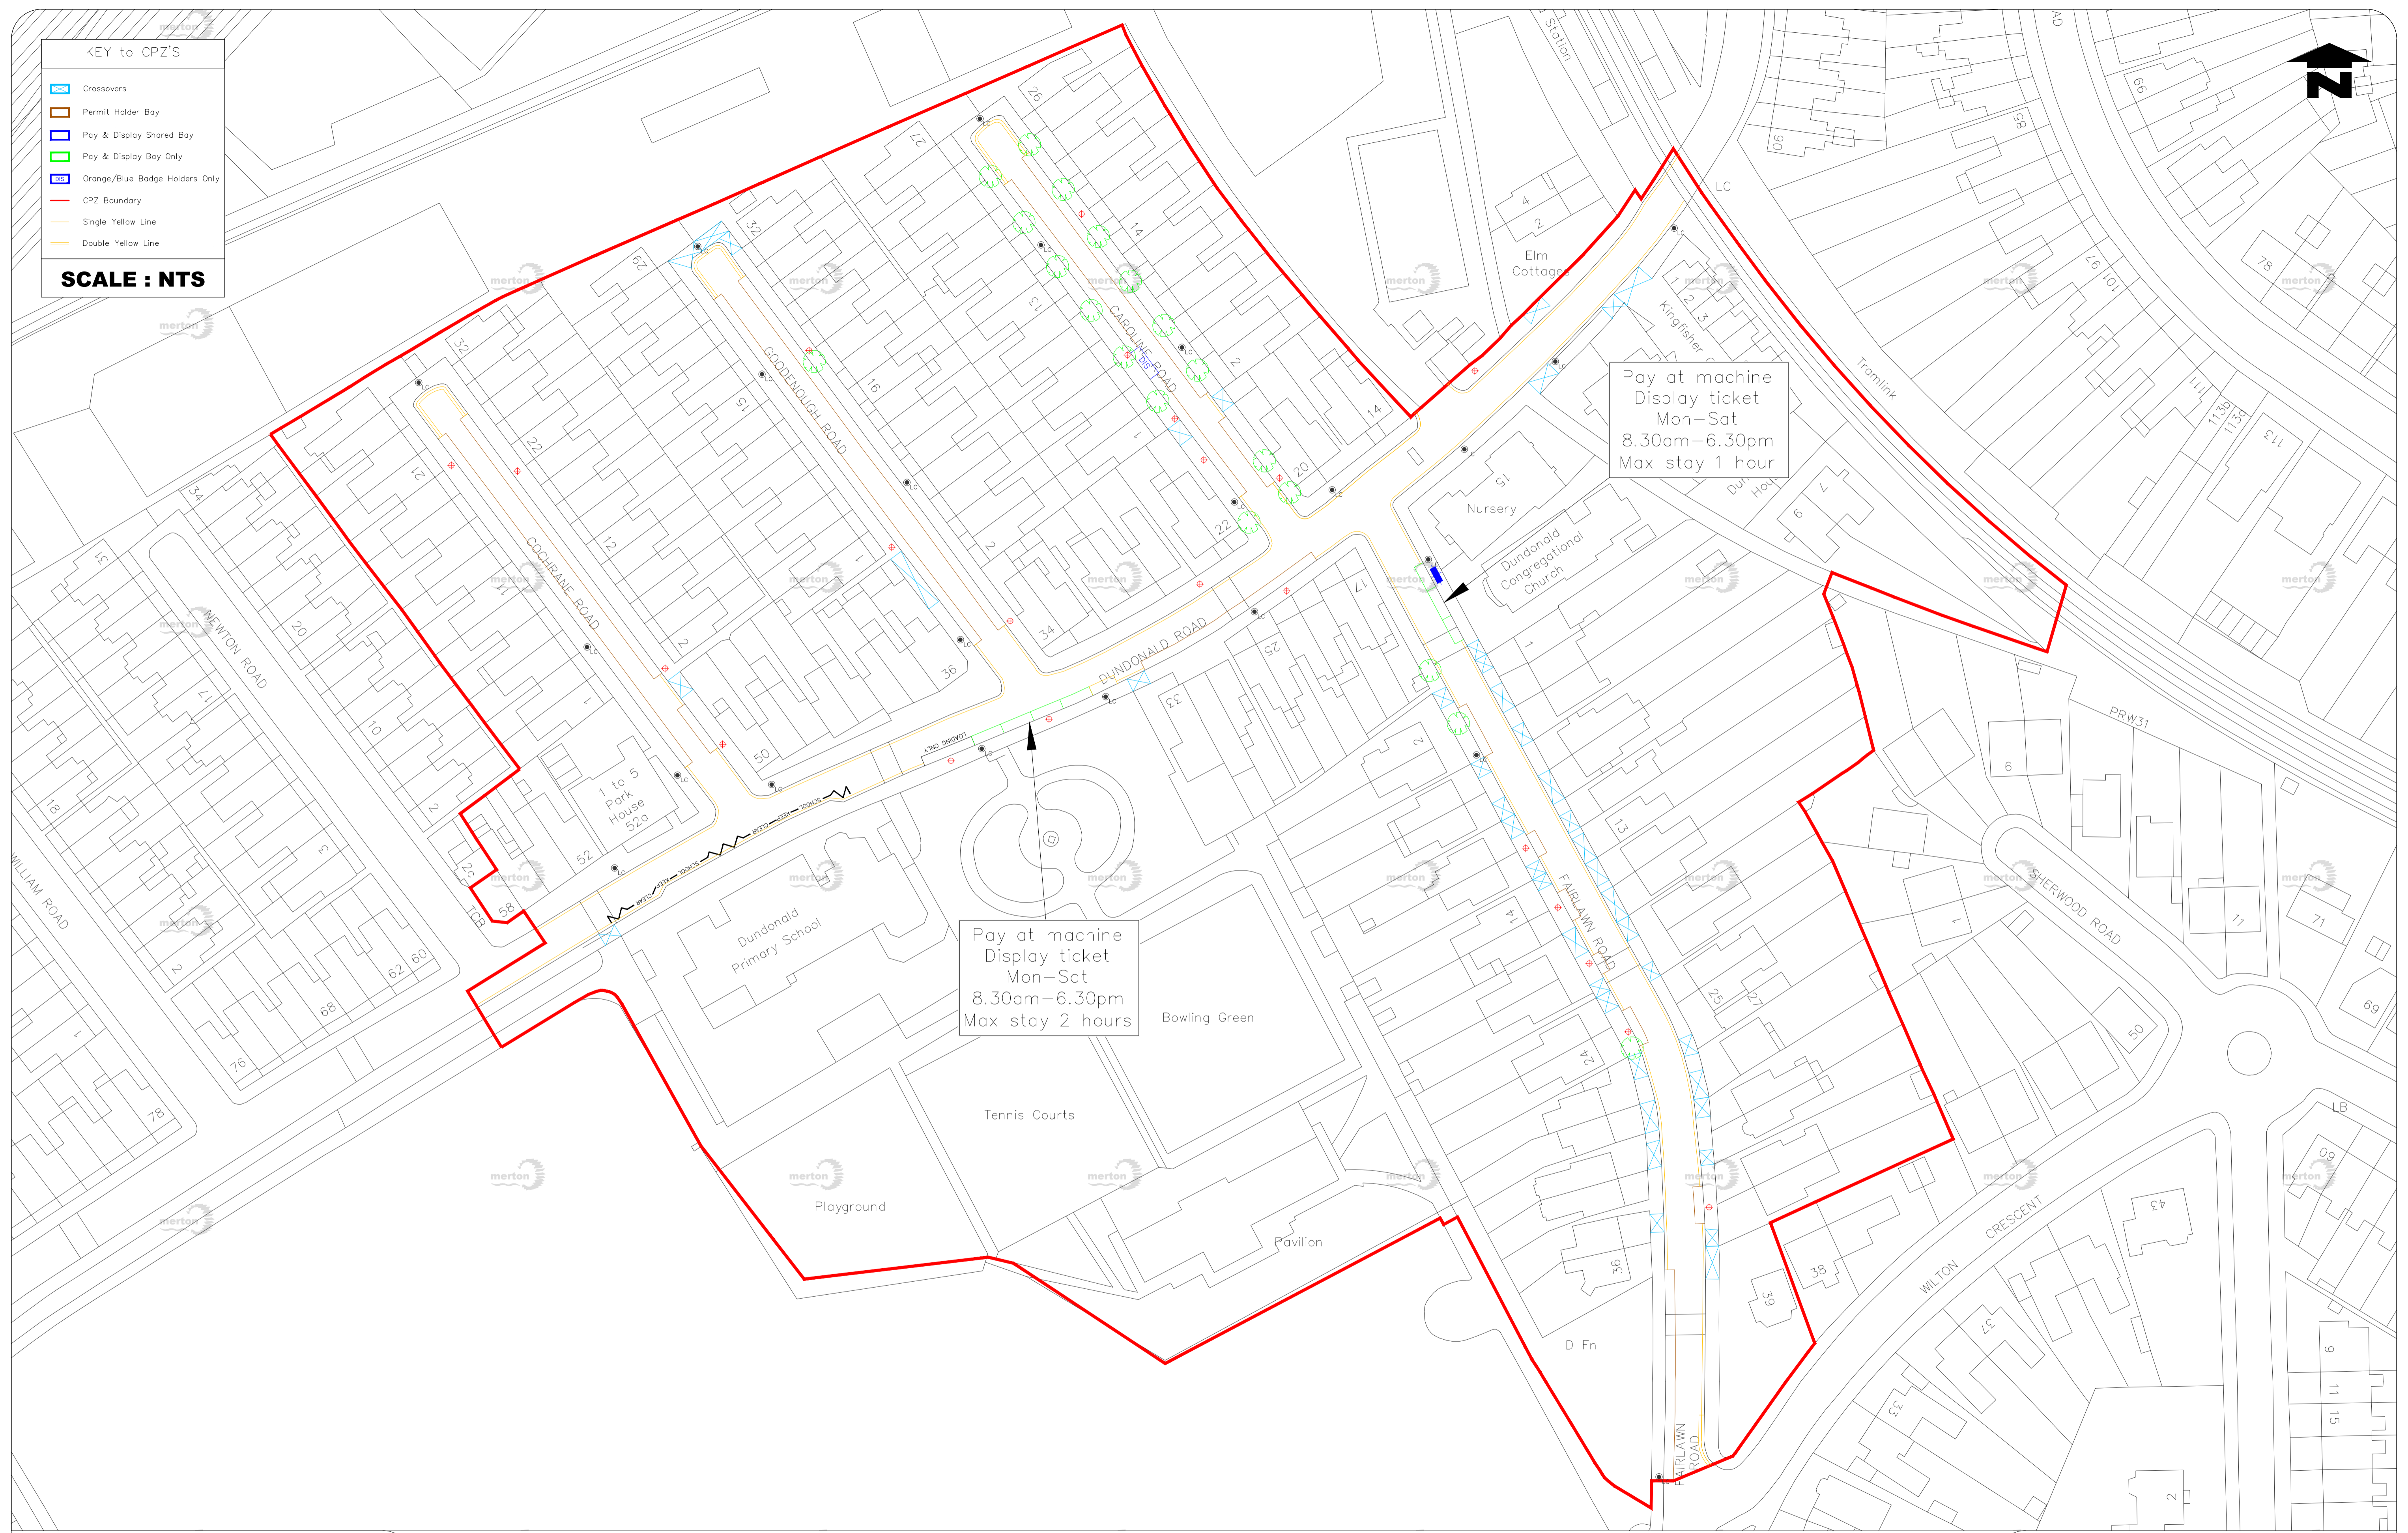

**KEY to CPZ'S**

-  Crossovers
-  Permit Holder Bay
-  Pay & Display Shared Bay
-  Pay & Display Bay Only
-  Orange/Blue Badge Holders Only
-  CPZ Boundary
-  Single Yellow Line
-  Double Yellow Line

**SCALE : NTS**

Reproduced from/based upon the Ordnance Survey's 1:1250 maps with the permission of the Controller of H.M.S.O., Crown Copyright Reserved. Unauthorised reproduction infringes Crown copyright and may lead to prosecution or civil proceedings.  
 London Borough of Merton 100019259 2012

## Zone W5 - Hours of Operation - Mon-Sat : 8.30am-6.30pm