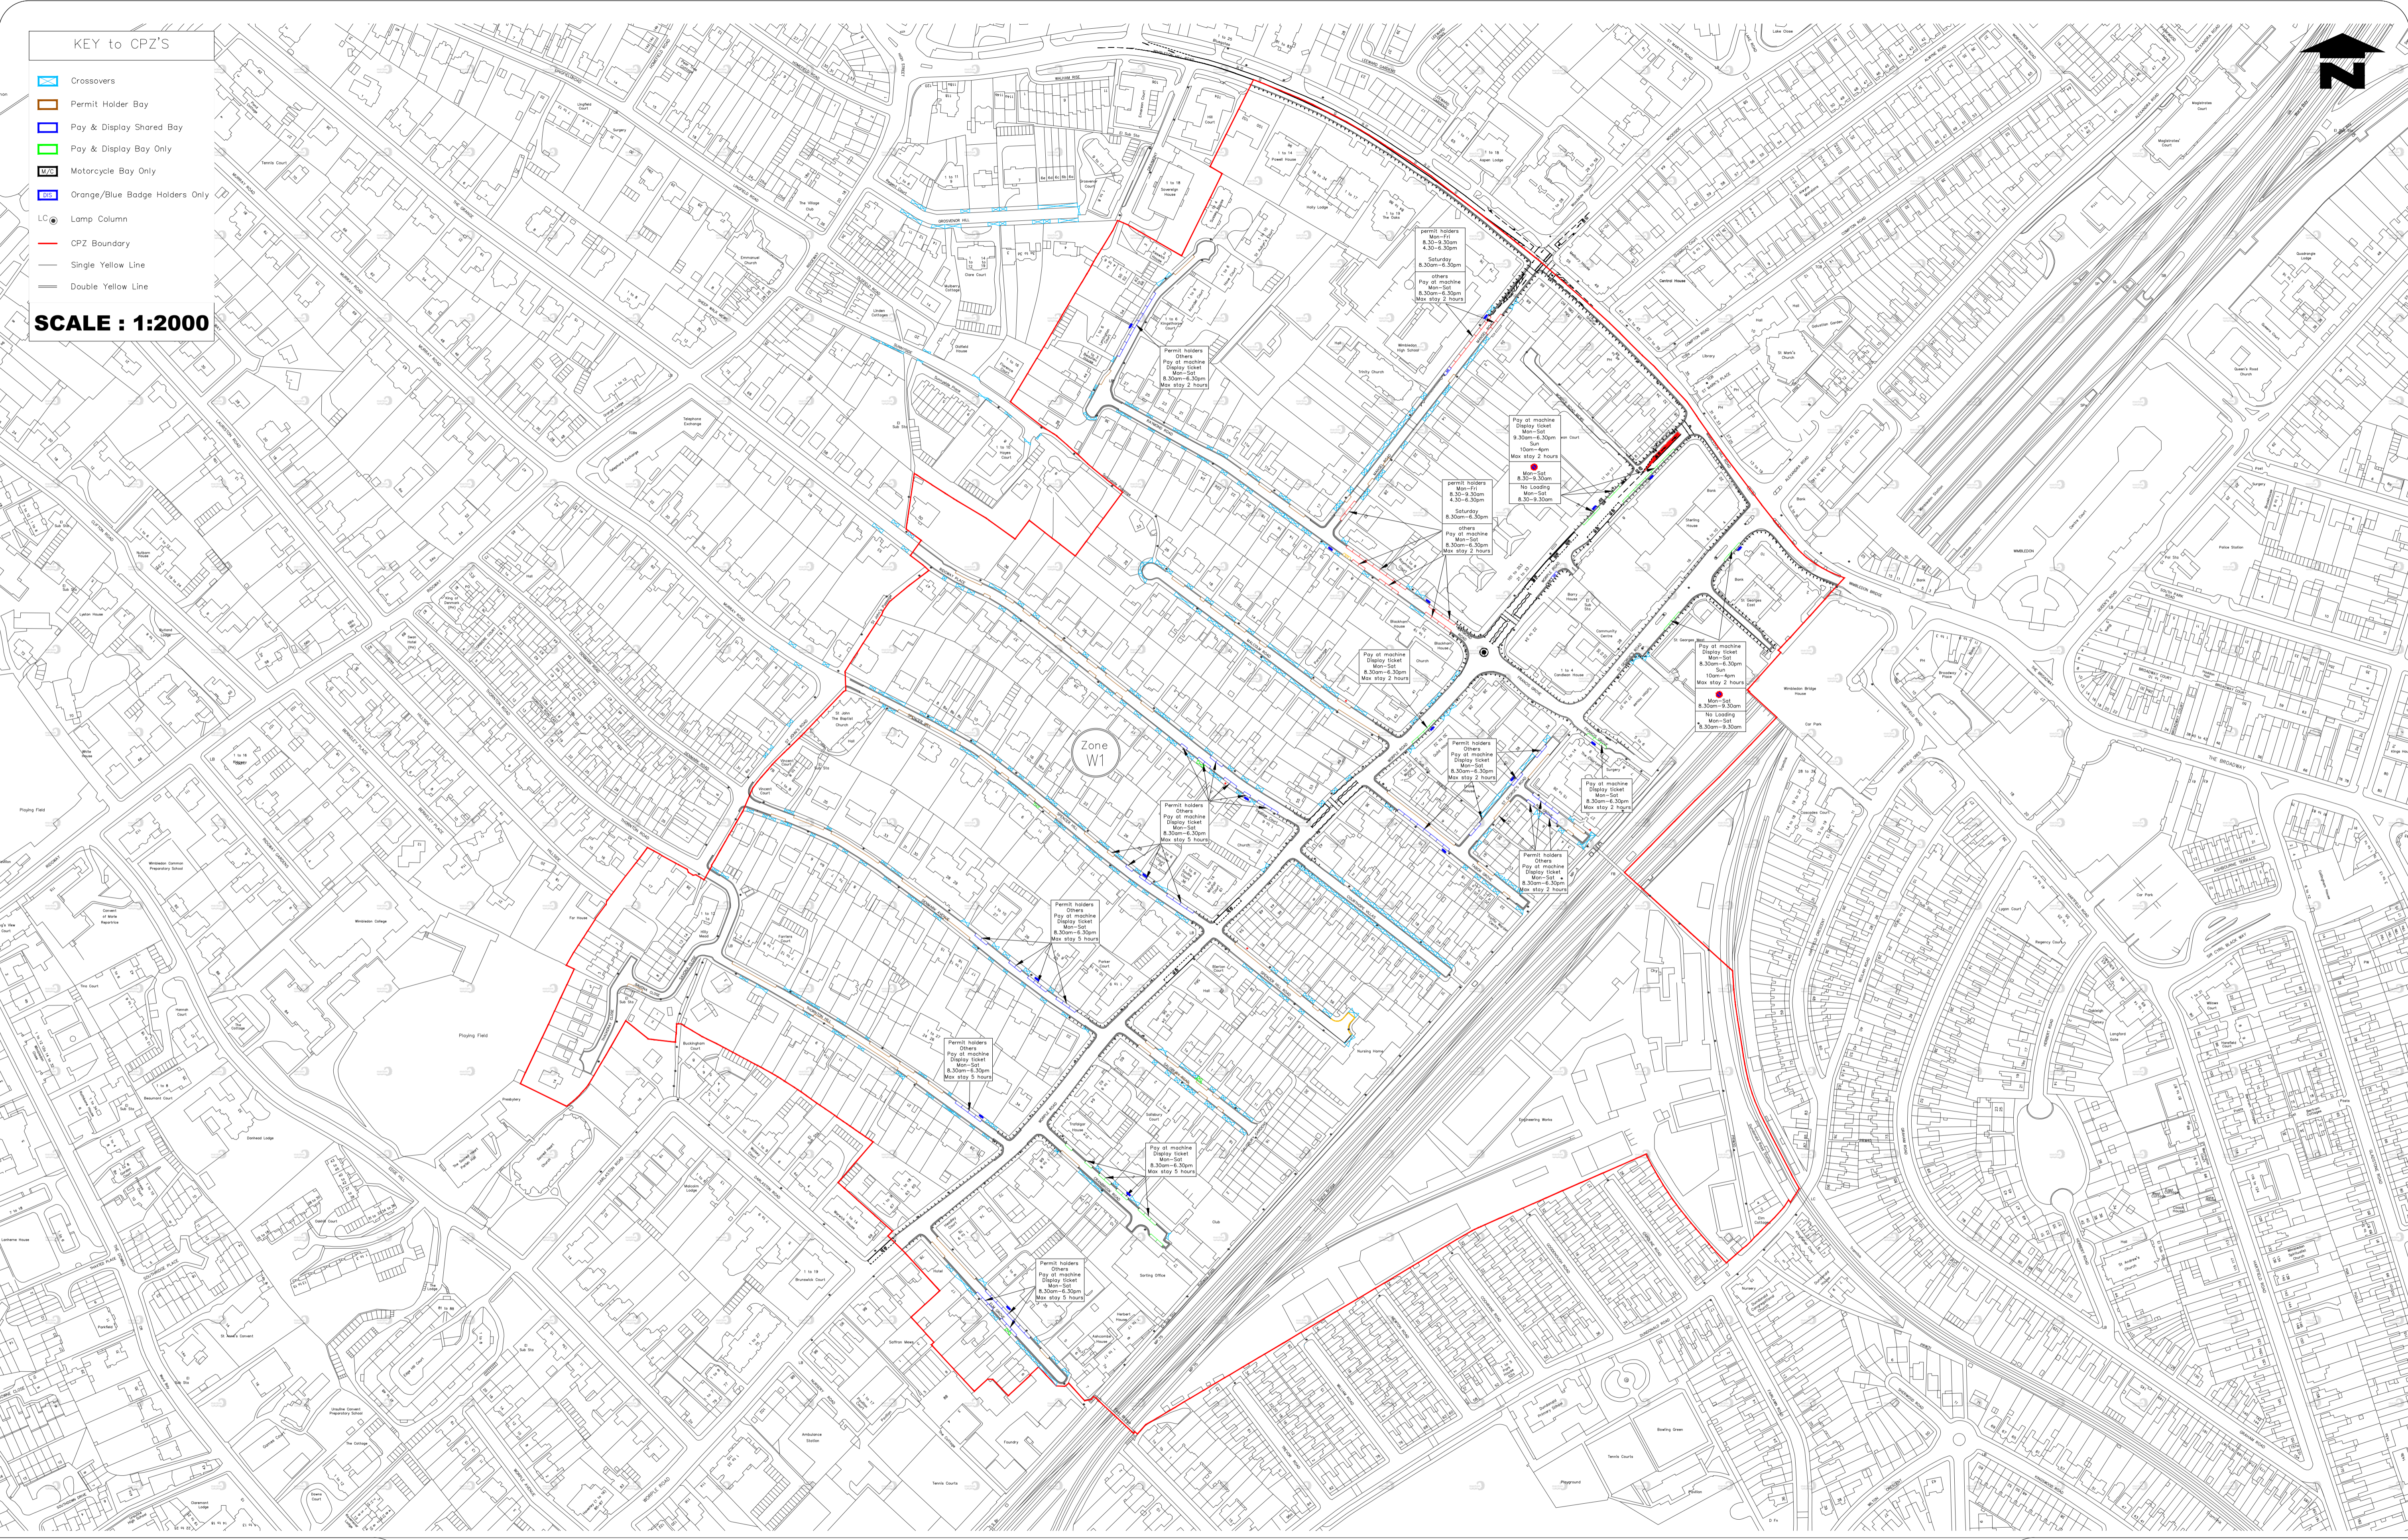

KEY to CPZ'S

-  Crossovers
-  Permit Holder Bay
-  Pay & Display Shared Bay
-  Pay & Display Bay Only
-  Motorcycle Bay Only
-  Orange/Blue Badge Holders Only
-  Lamp Column
-  CPZ Boundary
-  Single Yellow Line
-  Double Yellow Line

SCALE : 1:2000

Reproduced from/based upon the Ordnance Survey's 1:1250 maps with the permission of the Controller of H.M.S.O., Crown Copyright Reserved. Unauthorised reproduction infringes Crown copyright and may lead to prosecution or civil proceedings.
 London Borough of Merton 100019259 2013

Zone W1 - Hours of Operation - Mon-Sat : 8.30am-6.30pm

Zone W1 - Wimbledon Town Centre