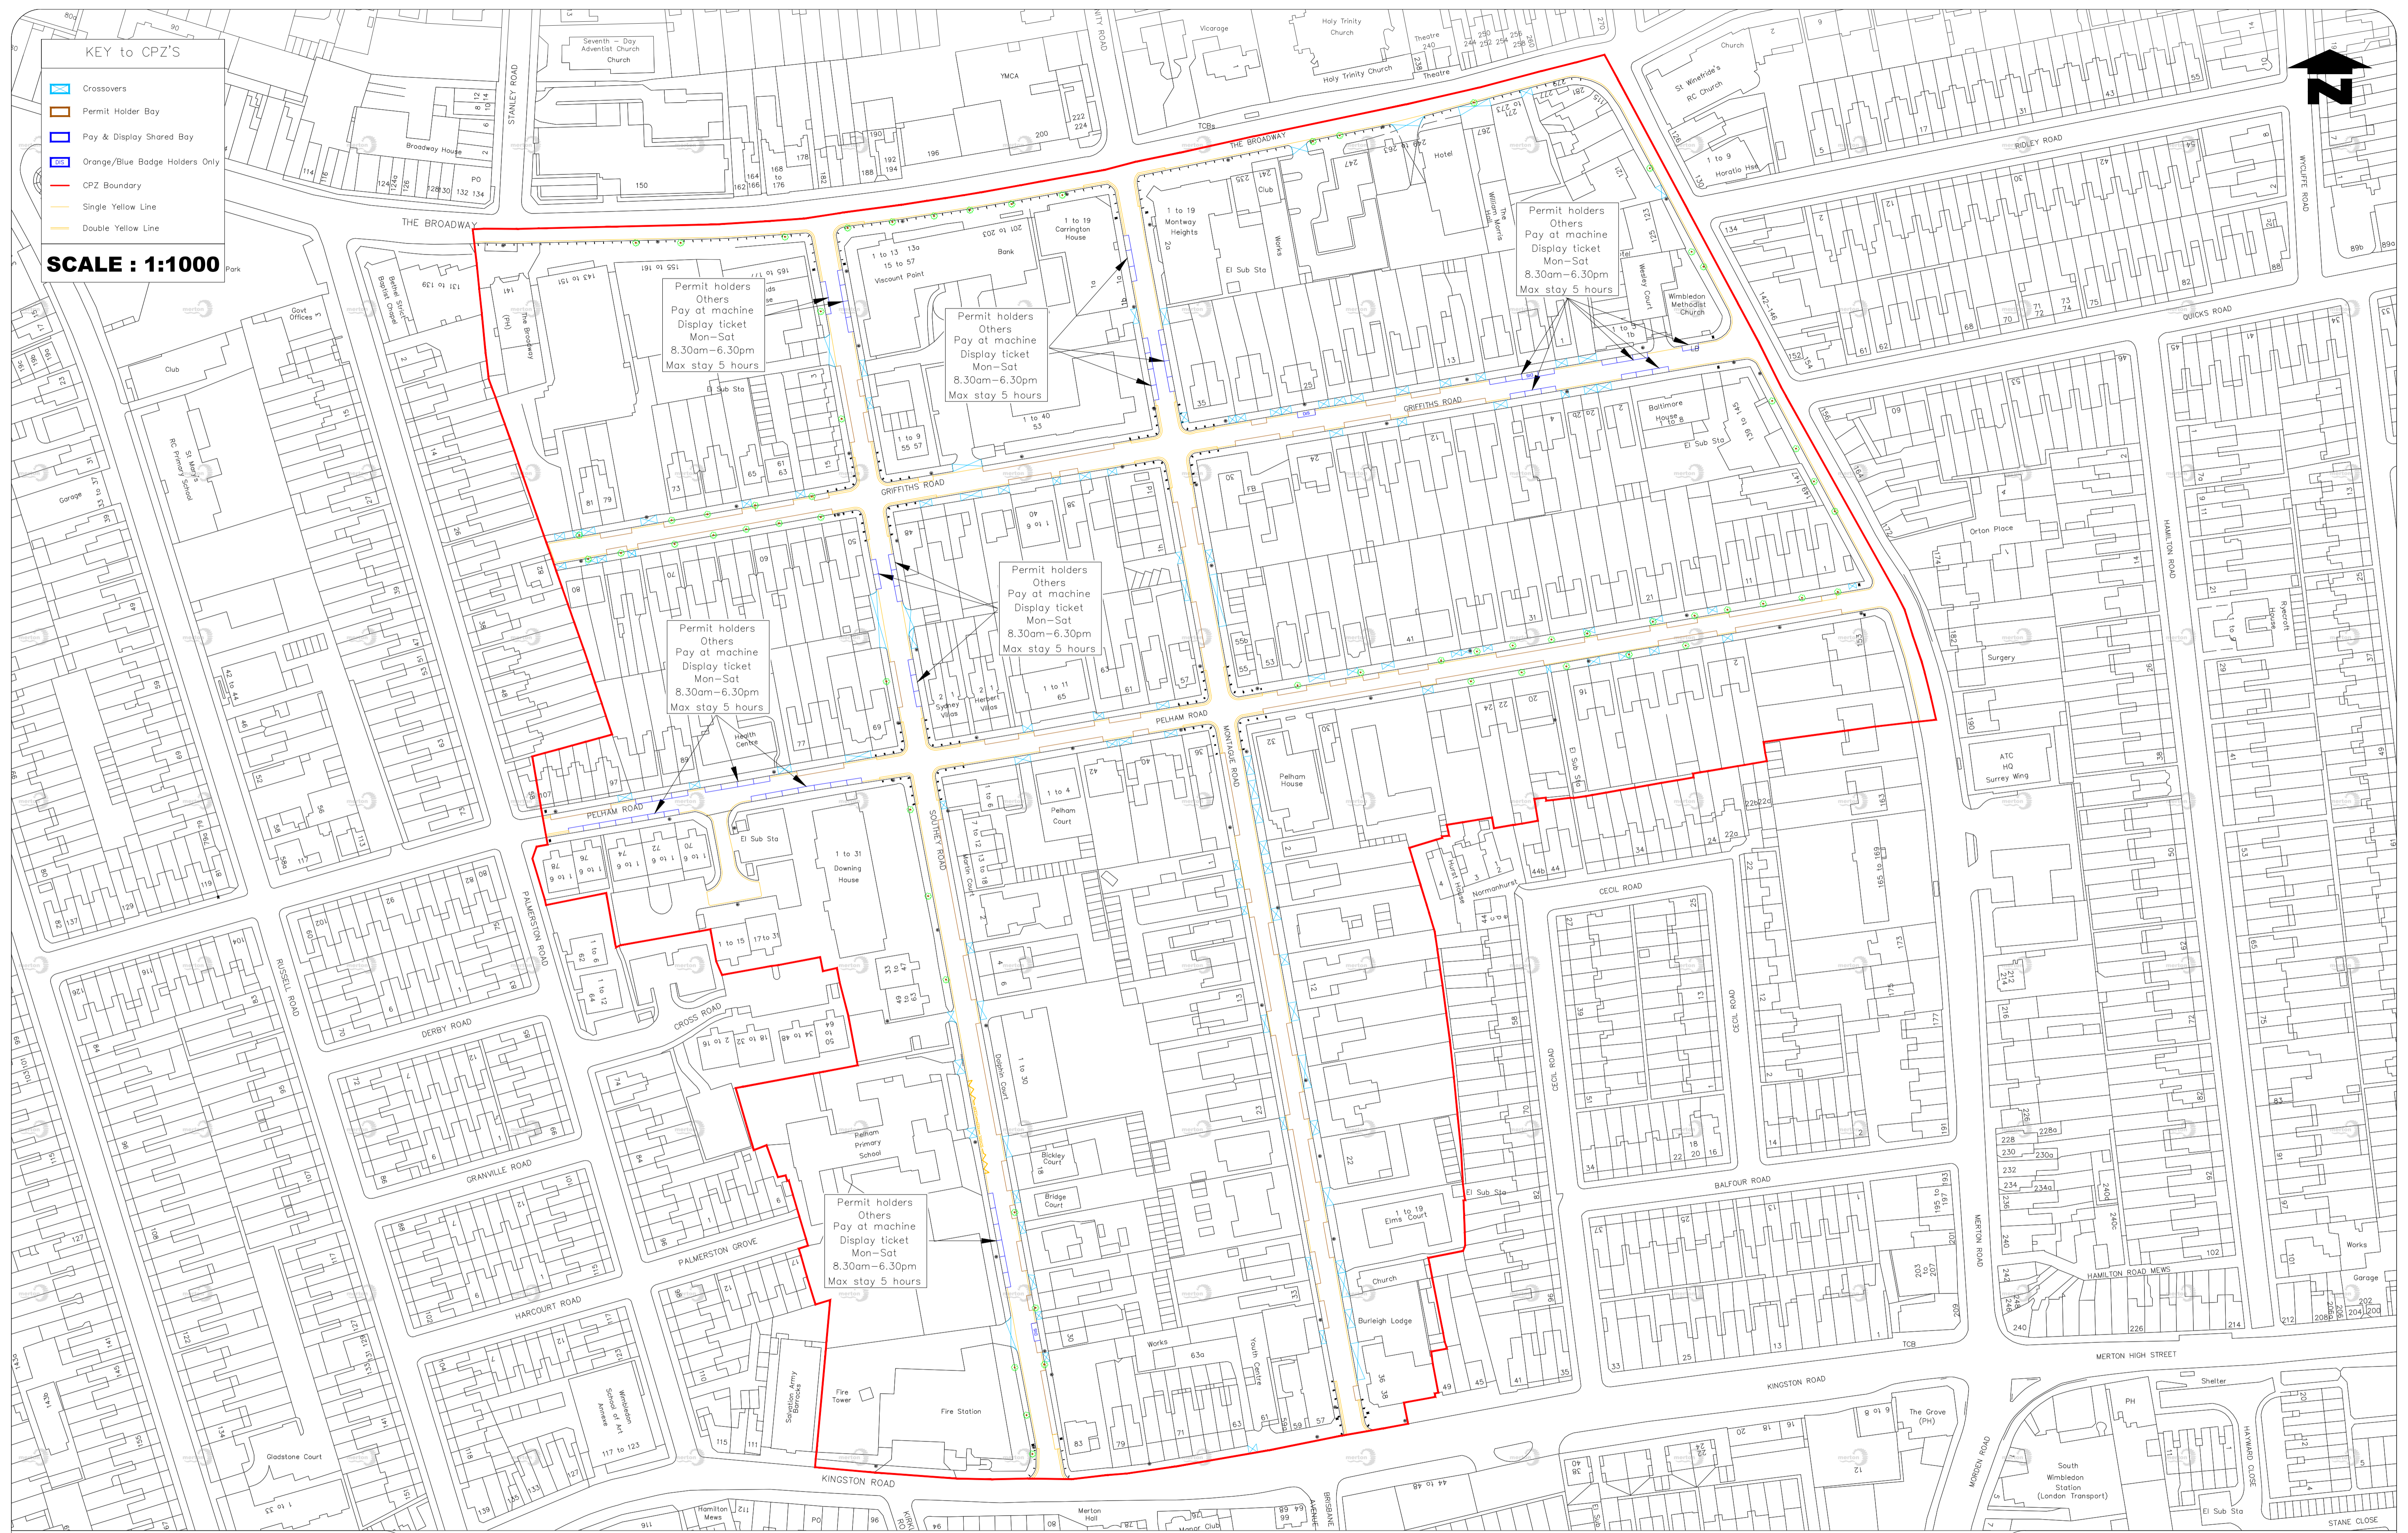

- KEY to CPZ'S**
- Crossovers
 - Permit Holder Bay
 - Pay & Display Shared Bay
 - Orange/Blue Badge Holders Only
 - CPZ Boundary
 - Single Yellow Line
 - Double Yellow Line

SCALE : 1:1000

Reproduced from/based upon the Ordnance Survey's 1:250 maps with the permission of the Controller of H.M.S.O., Crown Copyright Reserved. Unauthorised reproduction infringes Crown copyright and may lead to prosecution or civil proceedings.
London Borough of Merton 100019259 2012

Zone 4F - Hours of Operation - Mon-Sat : 8.30am-6.30pm