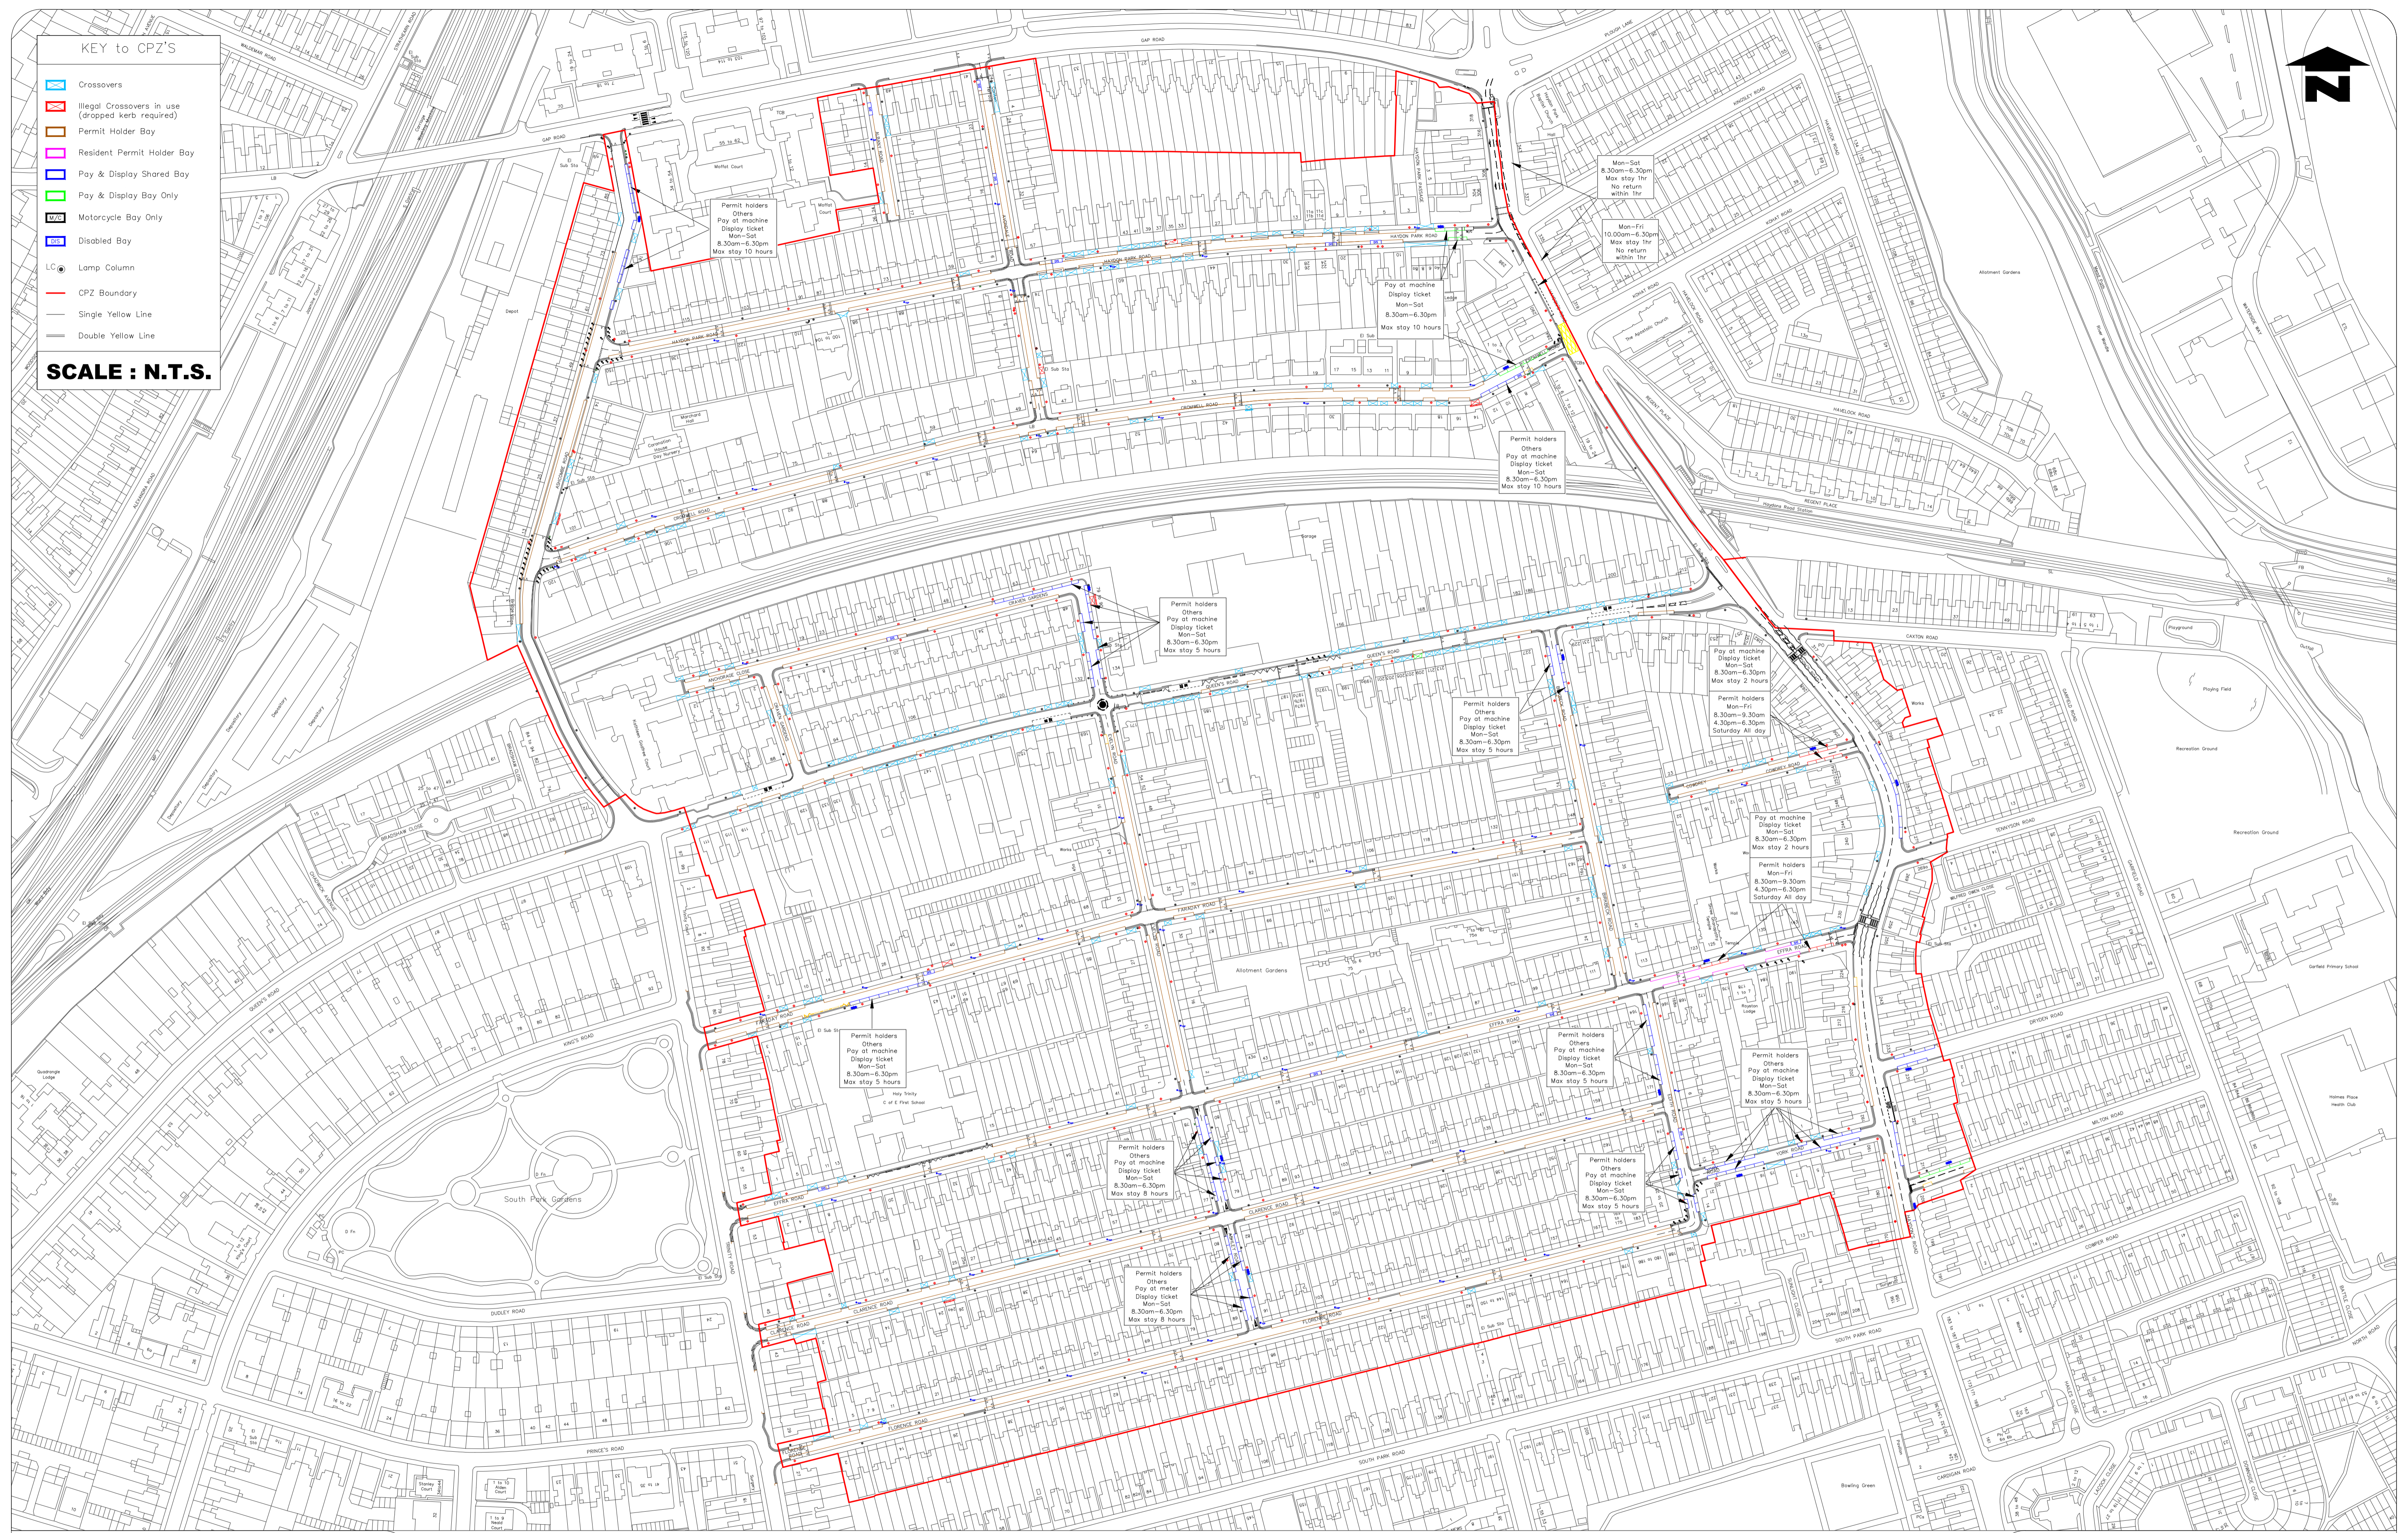

- KEY to CPZ'S**
- Crossovers
  - Illegal Crossovers in use (dropped kerb required)
  - Permit Holder Bay
  - Resident Permit Holder Bay
  - Pay & Display Shared Bay
  - Pay & Display Bay Only
  - Motorcycle Bay Only
  - Disabled Bay
  - Lamp Column
  - CPZ Boundary
  - Single Yellow Line
  - Double Yellow Line
- SCALE : N.T.S.**

Reproduced from/based upon the Ordnance Survey's 1:1250 maps with the permission of the Controller of H.M.S.O., Crown Copyright Reserved. Unauthorised reproduction infringes Crown copyright and may lead to prosecution or civil proceedings.  
London Borough of Merton 100019259 2006

## Zone 3E - Hours of Operation - Mon-Sat : 8.30am-6.30pm

Zone 3E - Wimbledon Town Centre