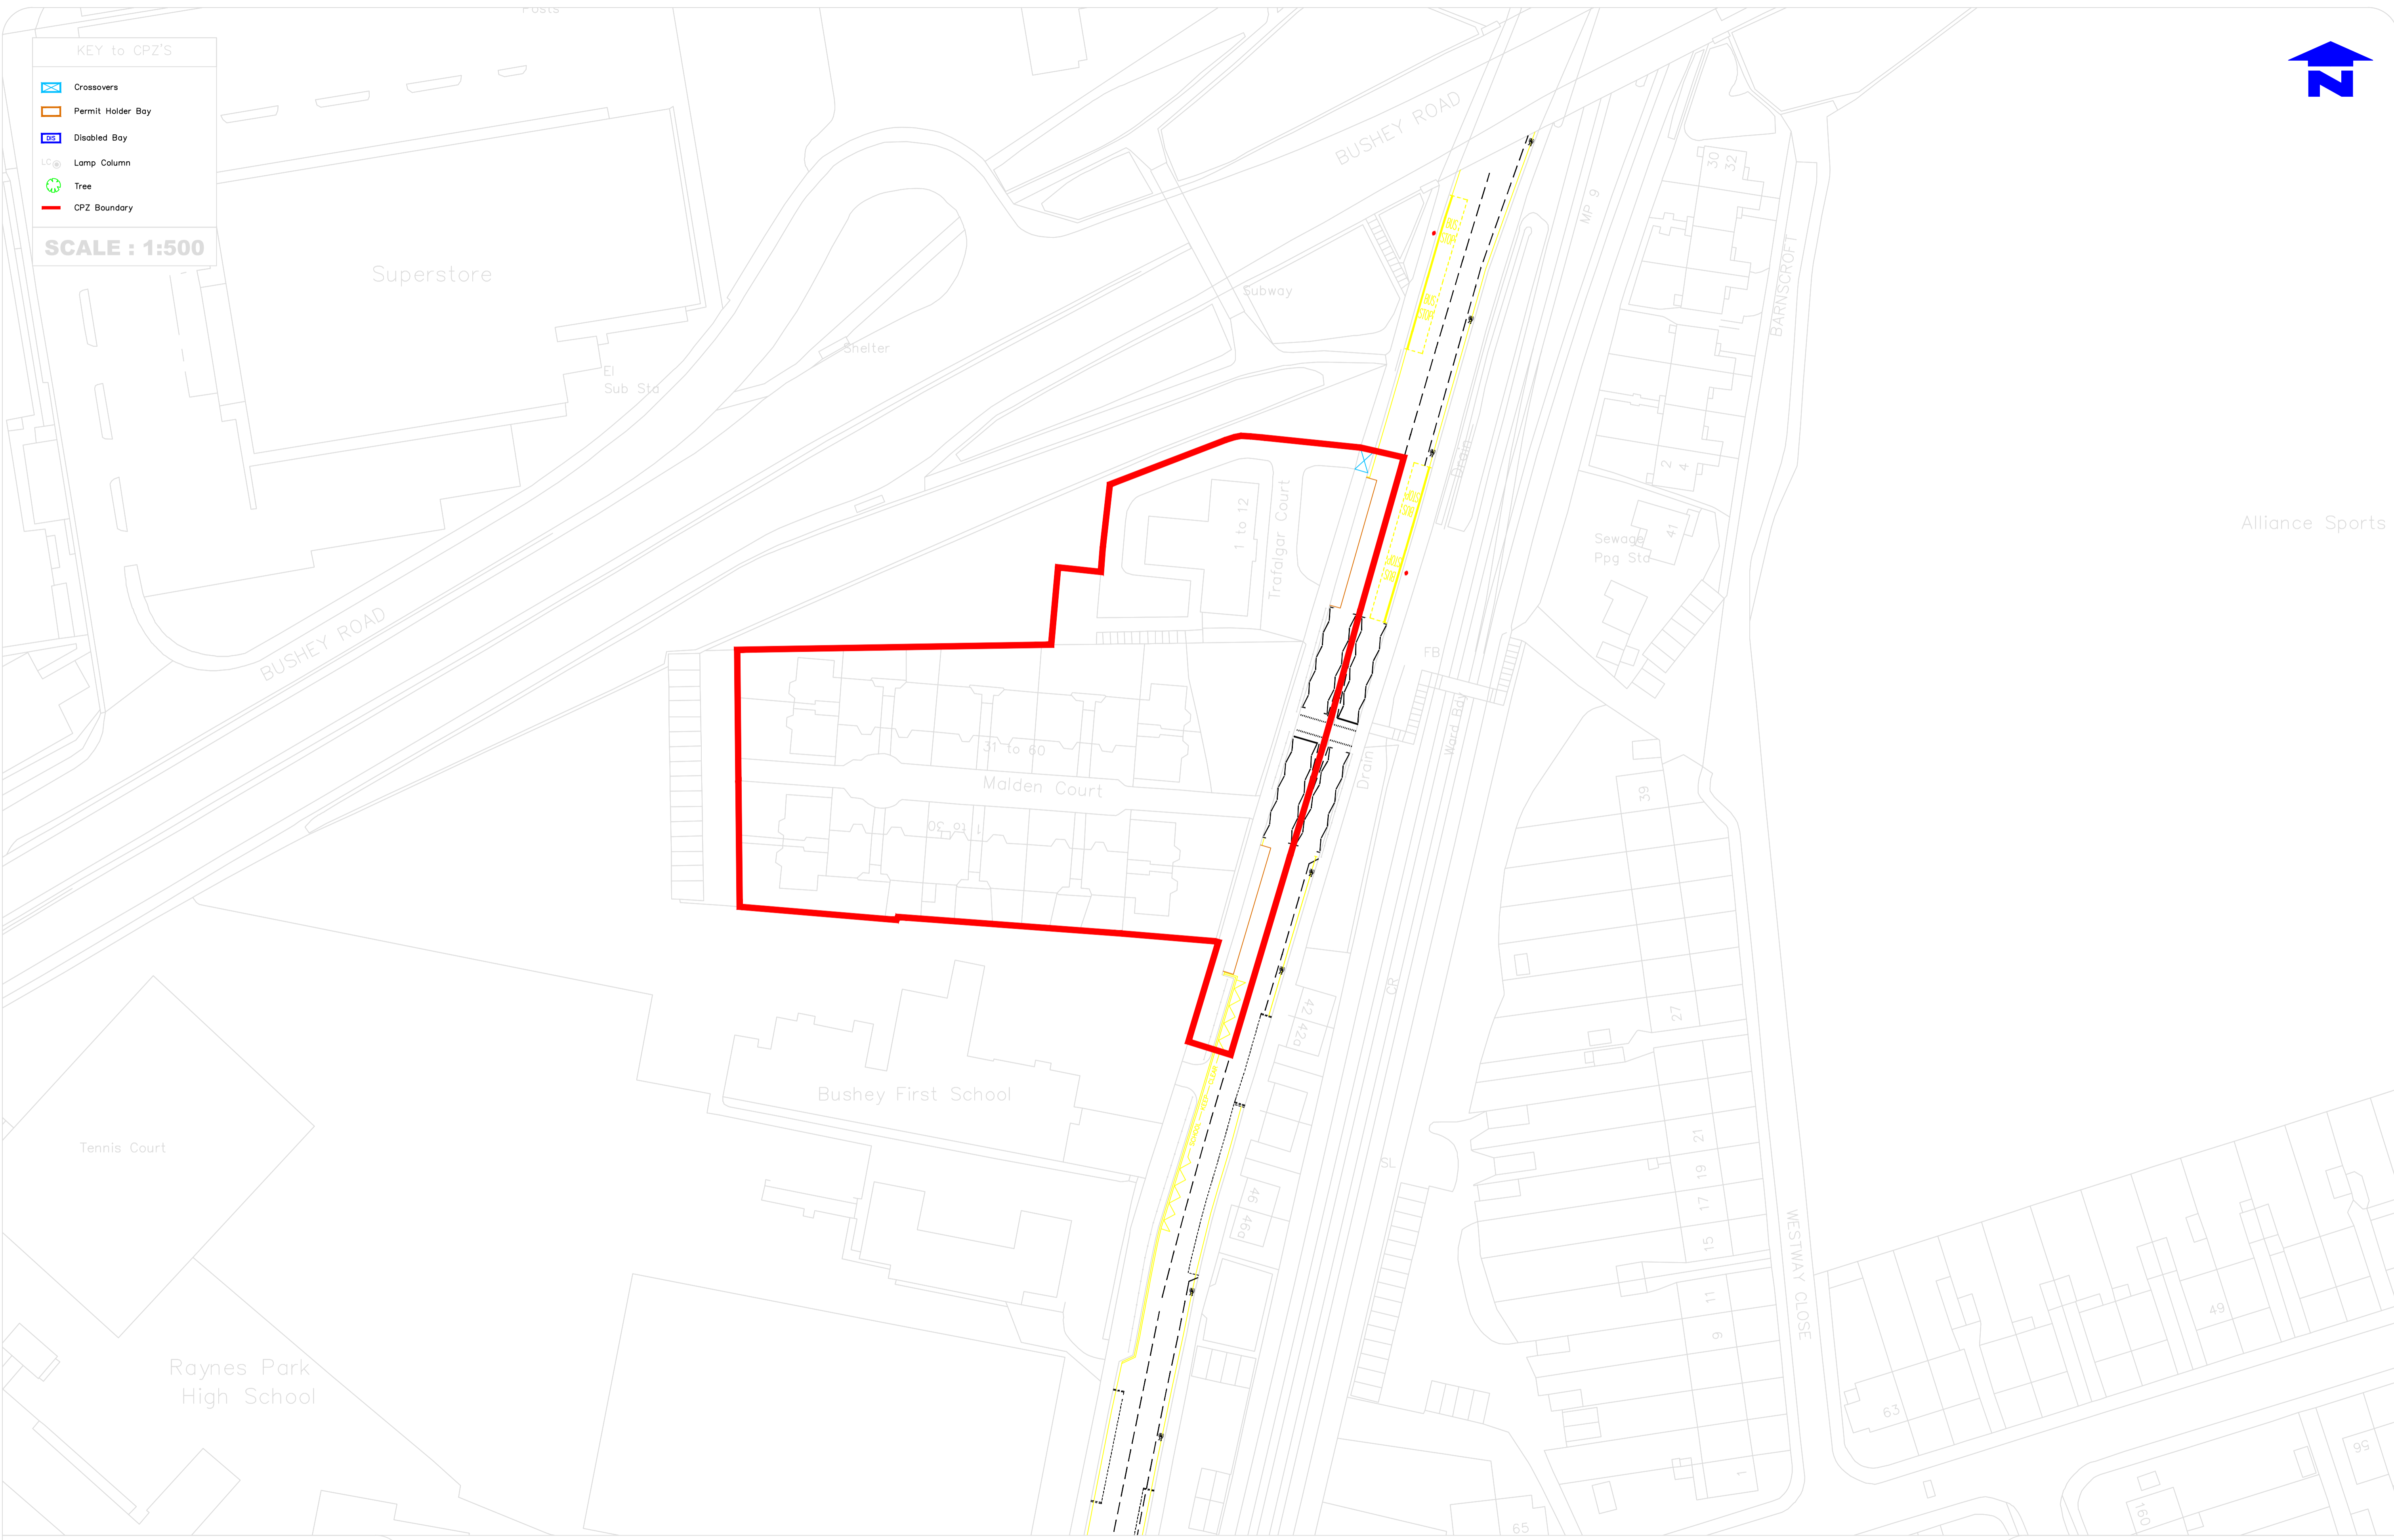

- KEY to CPZ'S
-  Crossovers
 -  Permit Holder Bay
 -  Disabled Bay
 -  Lamp Column
 -  Tree
 -  CPZ Boundary

SCALE : 1:500

Alliance Sports

Reproduced from/based upon the Ordnance Survey's 1:1250 maps with the permission of the Controller of H.M.S.O., Crown Copyright Reserved. Unauthorised reproduction infringes Crown copyright and may lead to prosecution or civil proceedings.
 London Borough of Merton 100019259 2022

Zone WB1 - Hours of Operation - Mon-Sat : 7am-7pm