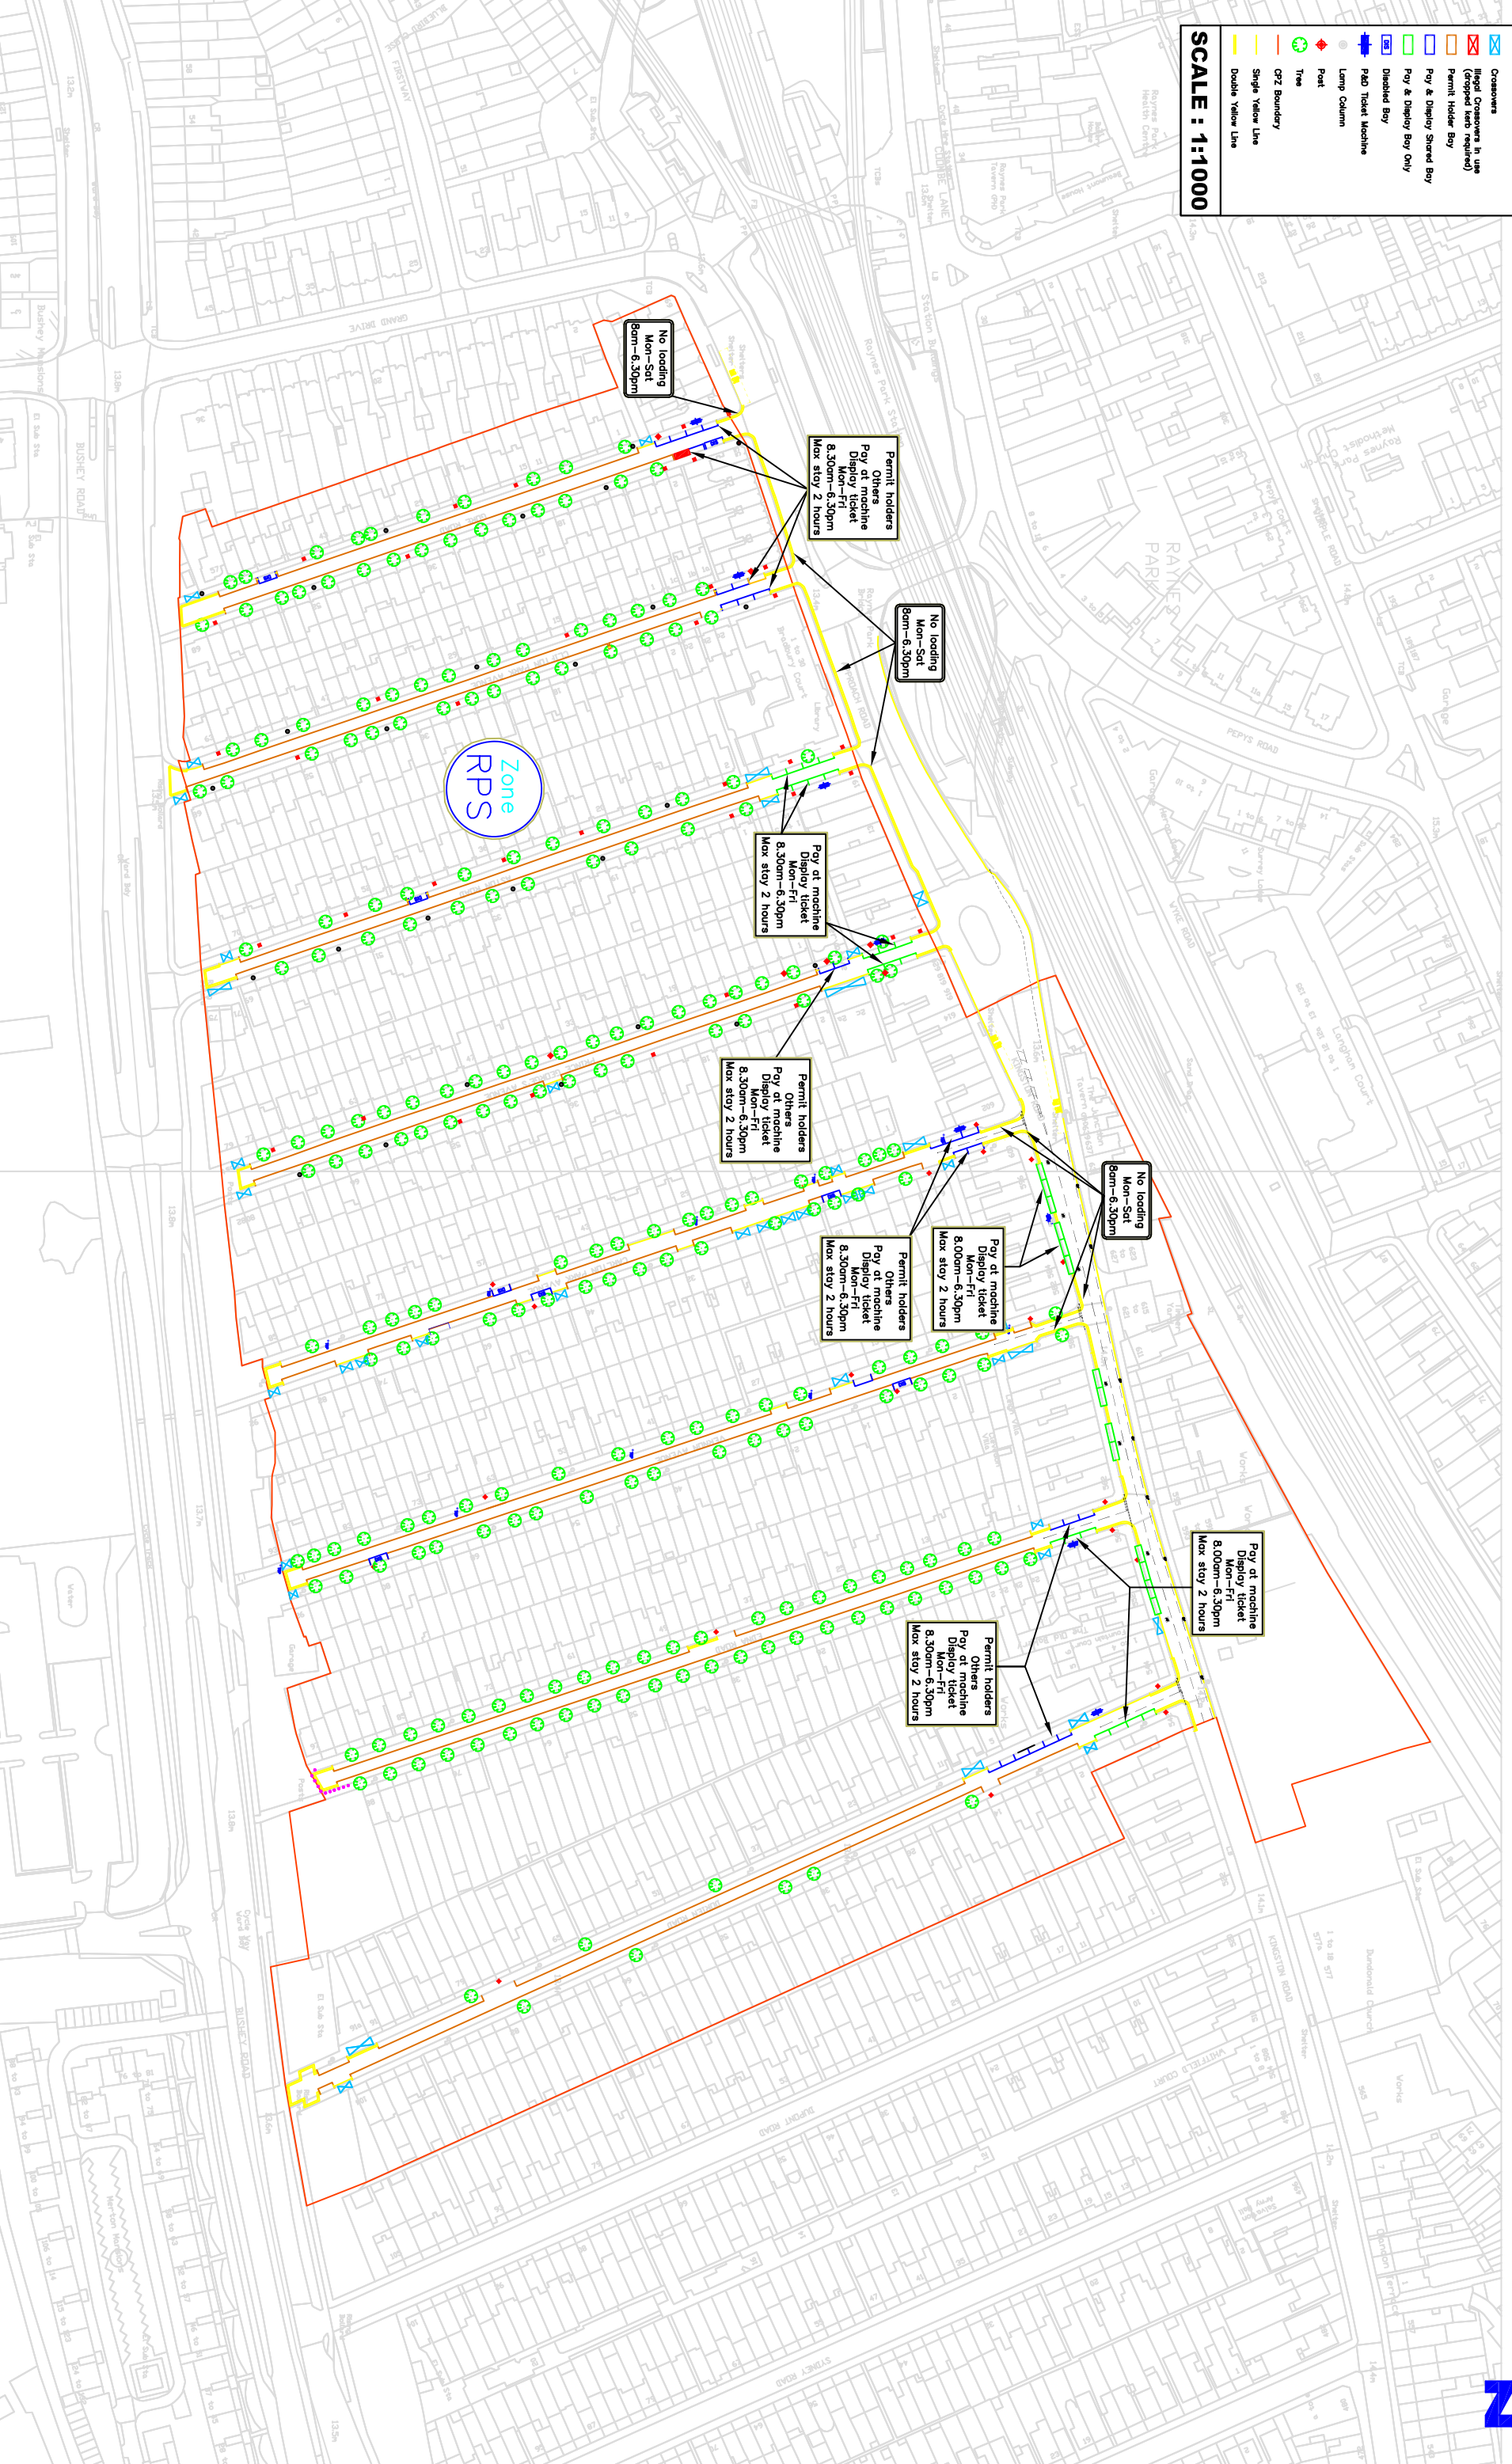

KEY to CPZS

- Crosswalks
- Illegal Crosswalks in use (detailed text required)
- Permit Holder Bay
- Pay & Display Shared Bay
- Pay & Display Bay Only
- Disabled Bay
- P&D Ticket Machine
- Lamp Column
- Post
- Tree
- CPZ Boundary
- Single Yellow Line
- Double Yellow Line

SCALE : 1:1000

Reproduced from/ based upon the Ordnance Survey's 1:1250 maps with the permission of the Controller of H.M.S.O., Crown Copyright Reserved. Unauthorised reproduction infringes Crown copyright and may lead to prosecution or civil proceedings.
London Borough of Merton 100019259 2012

Zone RPS - Hours of Operation - Mon-Fri : 8.30am-6.30pm

Zone RPS - Raynes Park