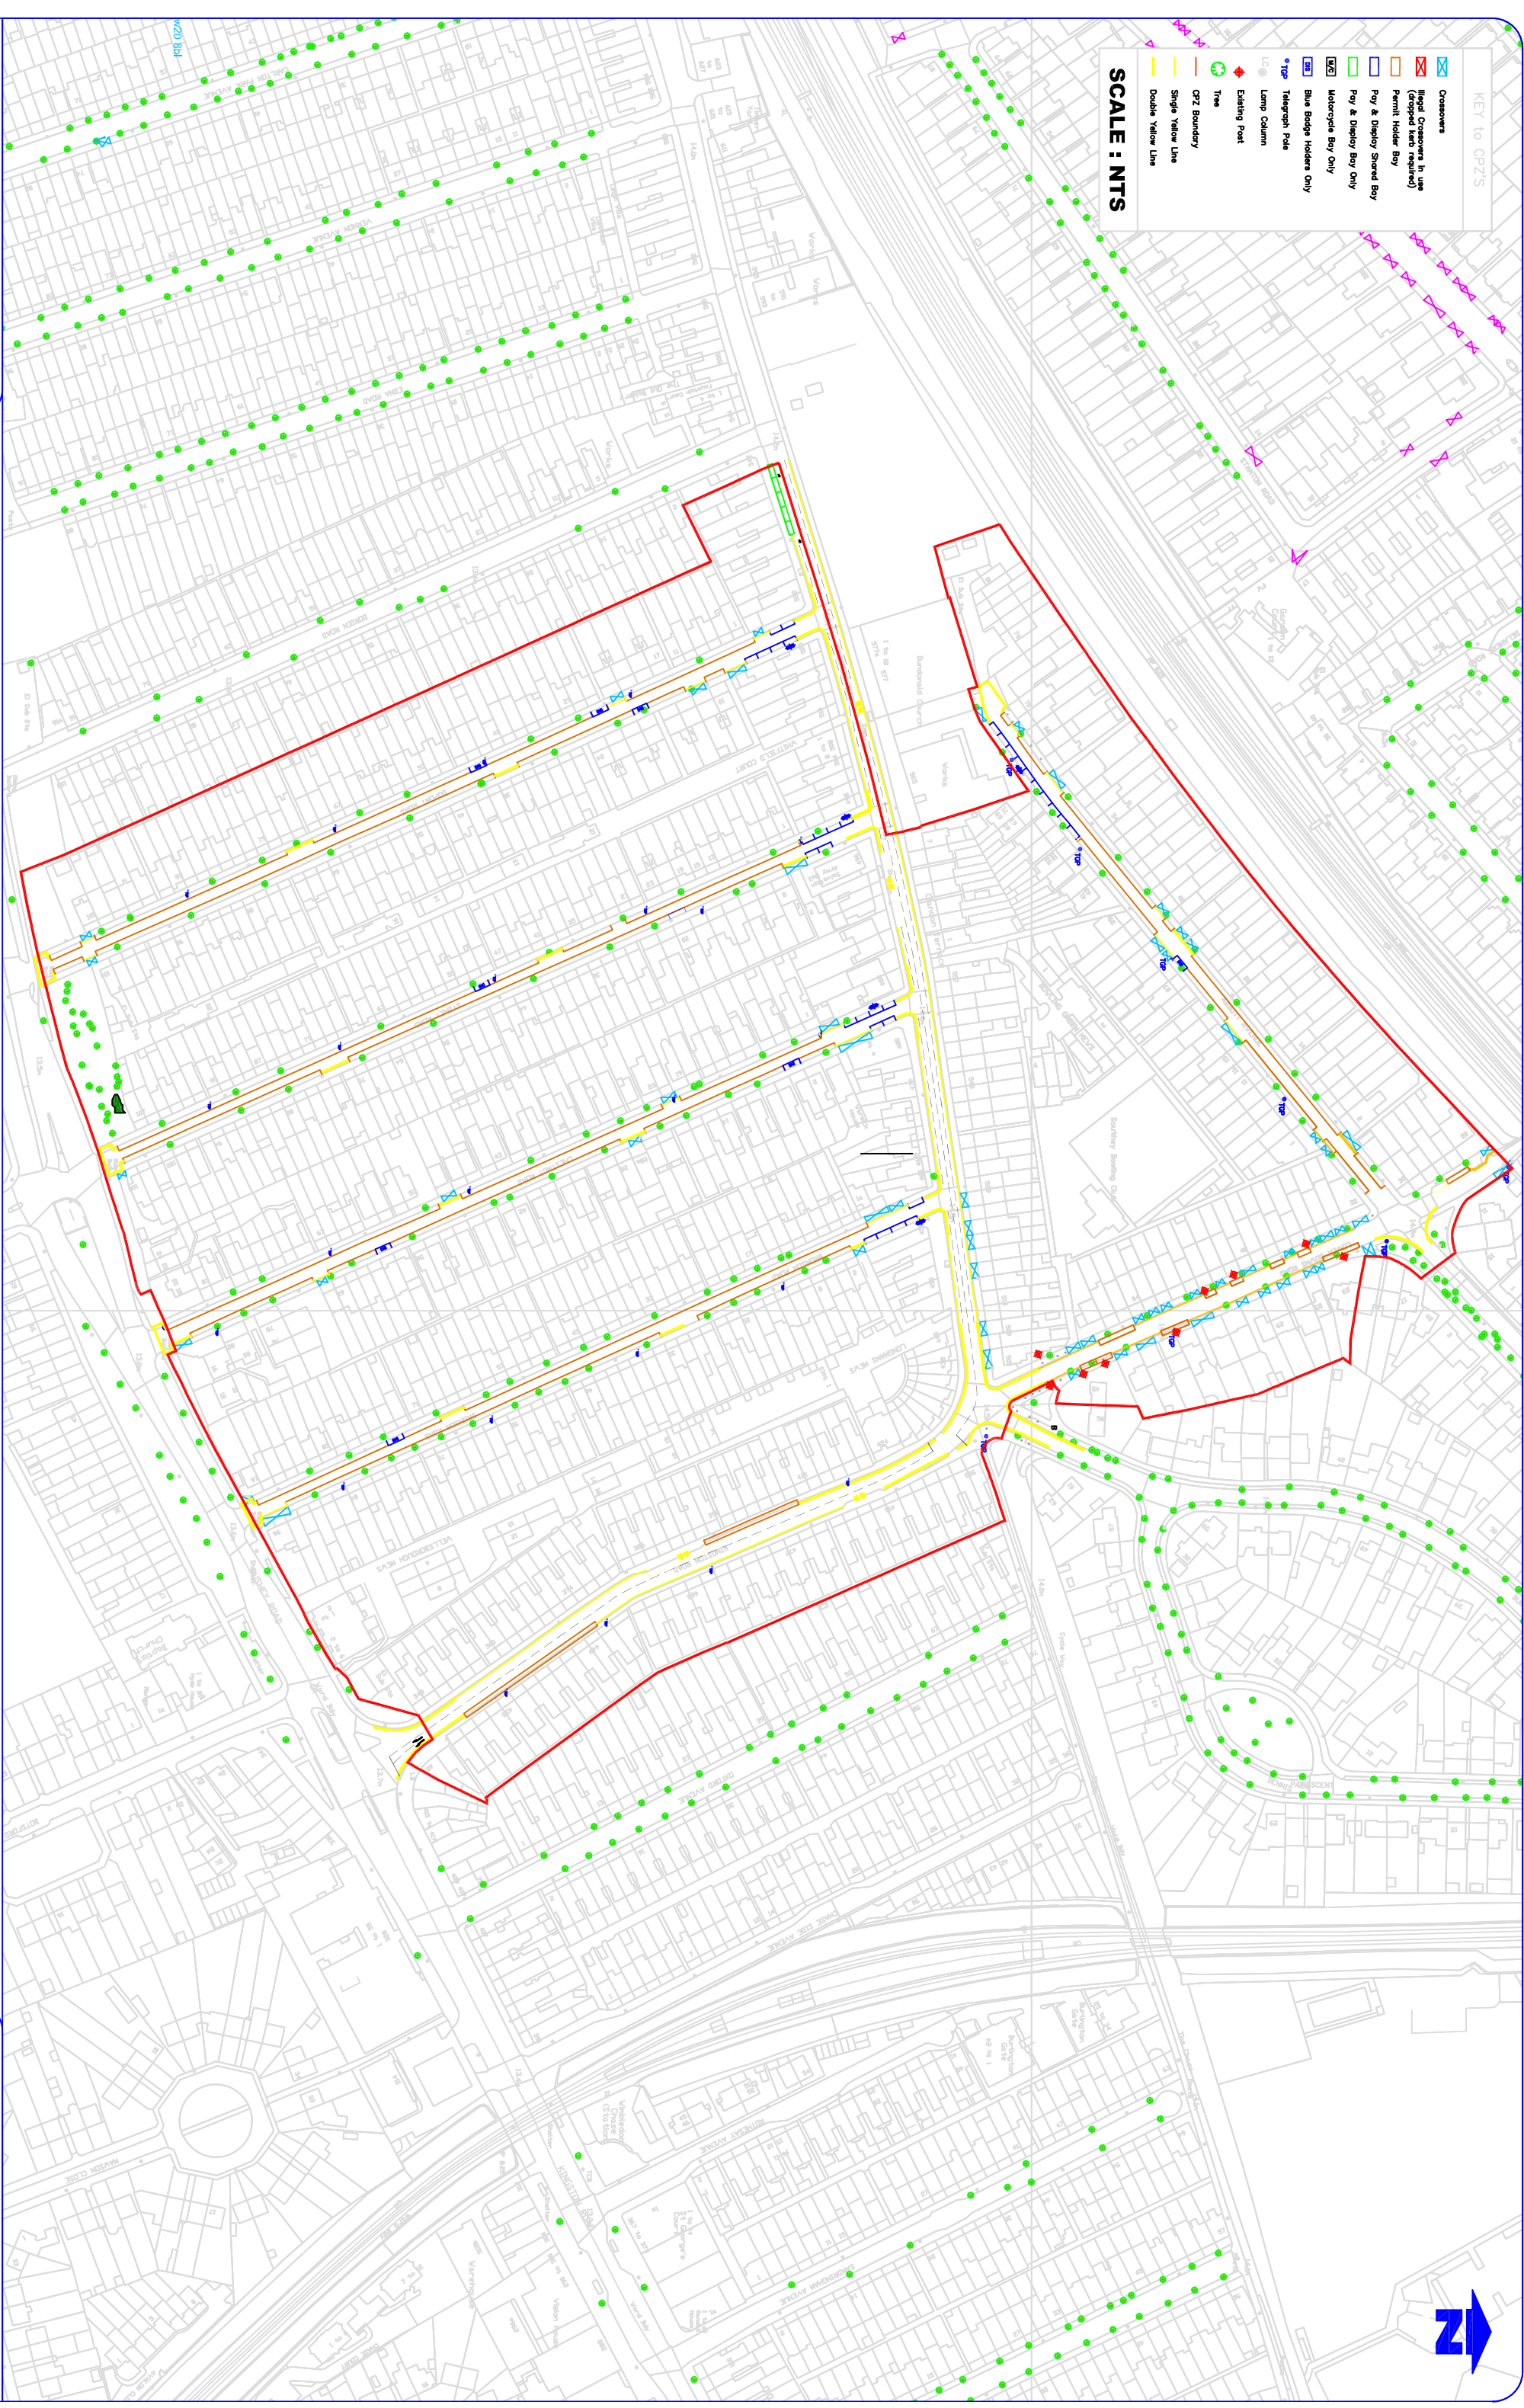

-  Crosswalks
-  Legal Crosswalks in use (stopped signs required)
-  Permit Holder Bay
-  Foy & Display Shared Bay
-  Foy & Display Bay Only
-  Motorcycle Bay Only
-  Blue Badge Holders Only
-  *Top Telegraph Pole
-  Lamp Column
-  Existing Post
-  Tree
-  CPZ Boundary
-  Single Yellow Line
-  Double Yellow Line

SCALE : NTS

Reproduced from/based upon the Ordnance Survey's 1:1250 maps with the permission of the Controller of H.M.S.O., Crown Copyright Reserved. Unauthorised reproduction infringes Crown copyright and may lead to prosecution or civil proceedings.
 London Borough of Merton 1000192359 2014

Zone A1 - Hours of Operation - Mon-Fri : 8.30am-6.30pm