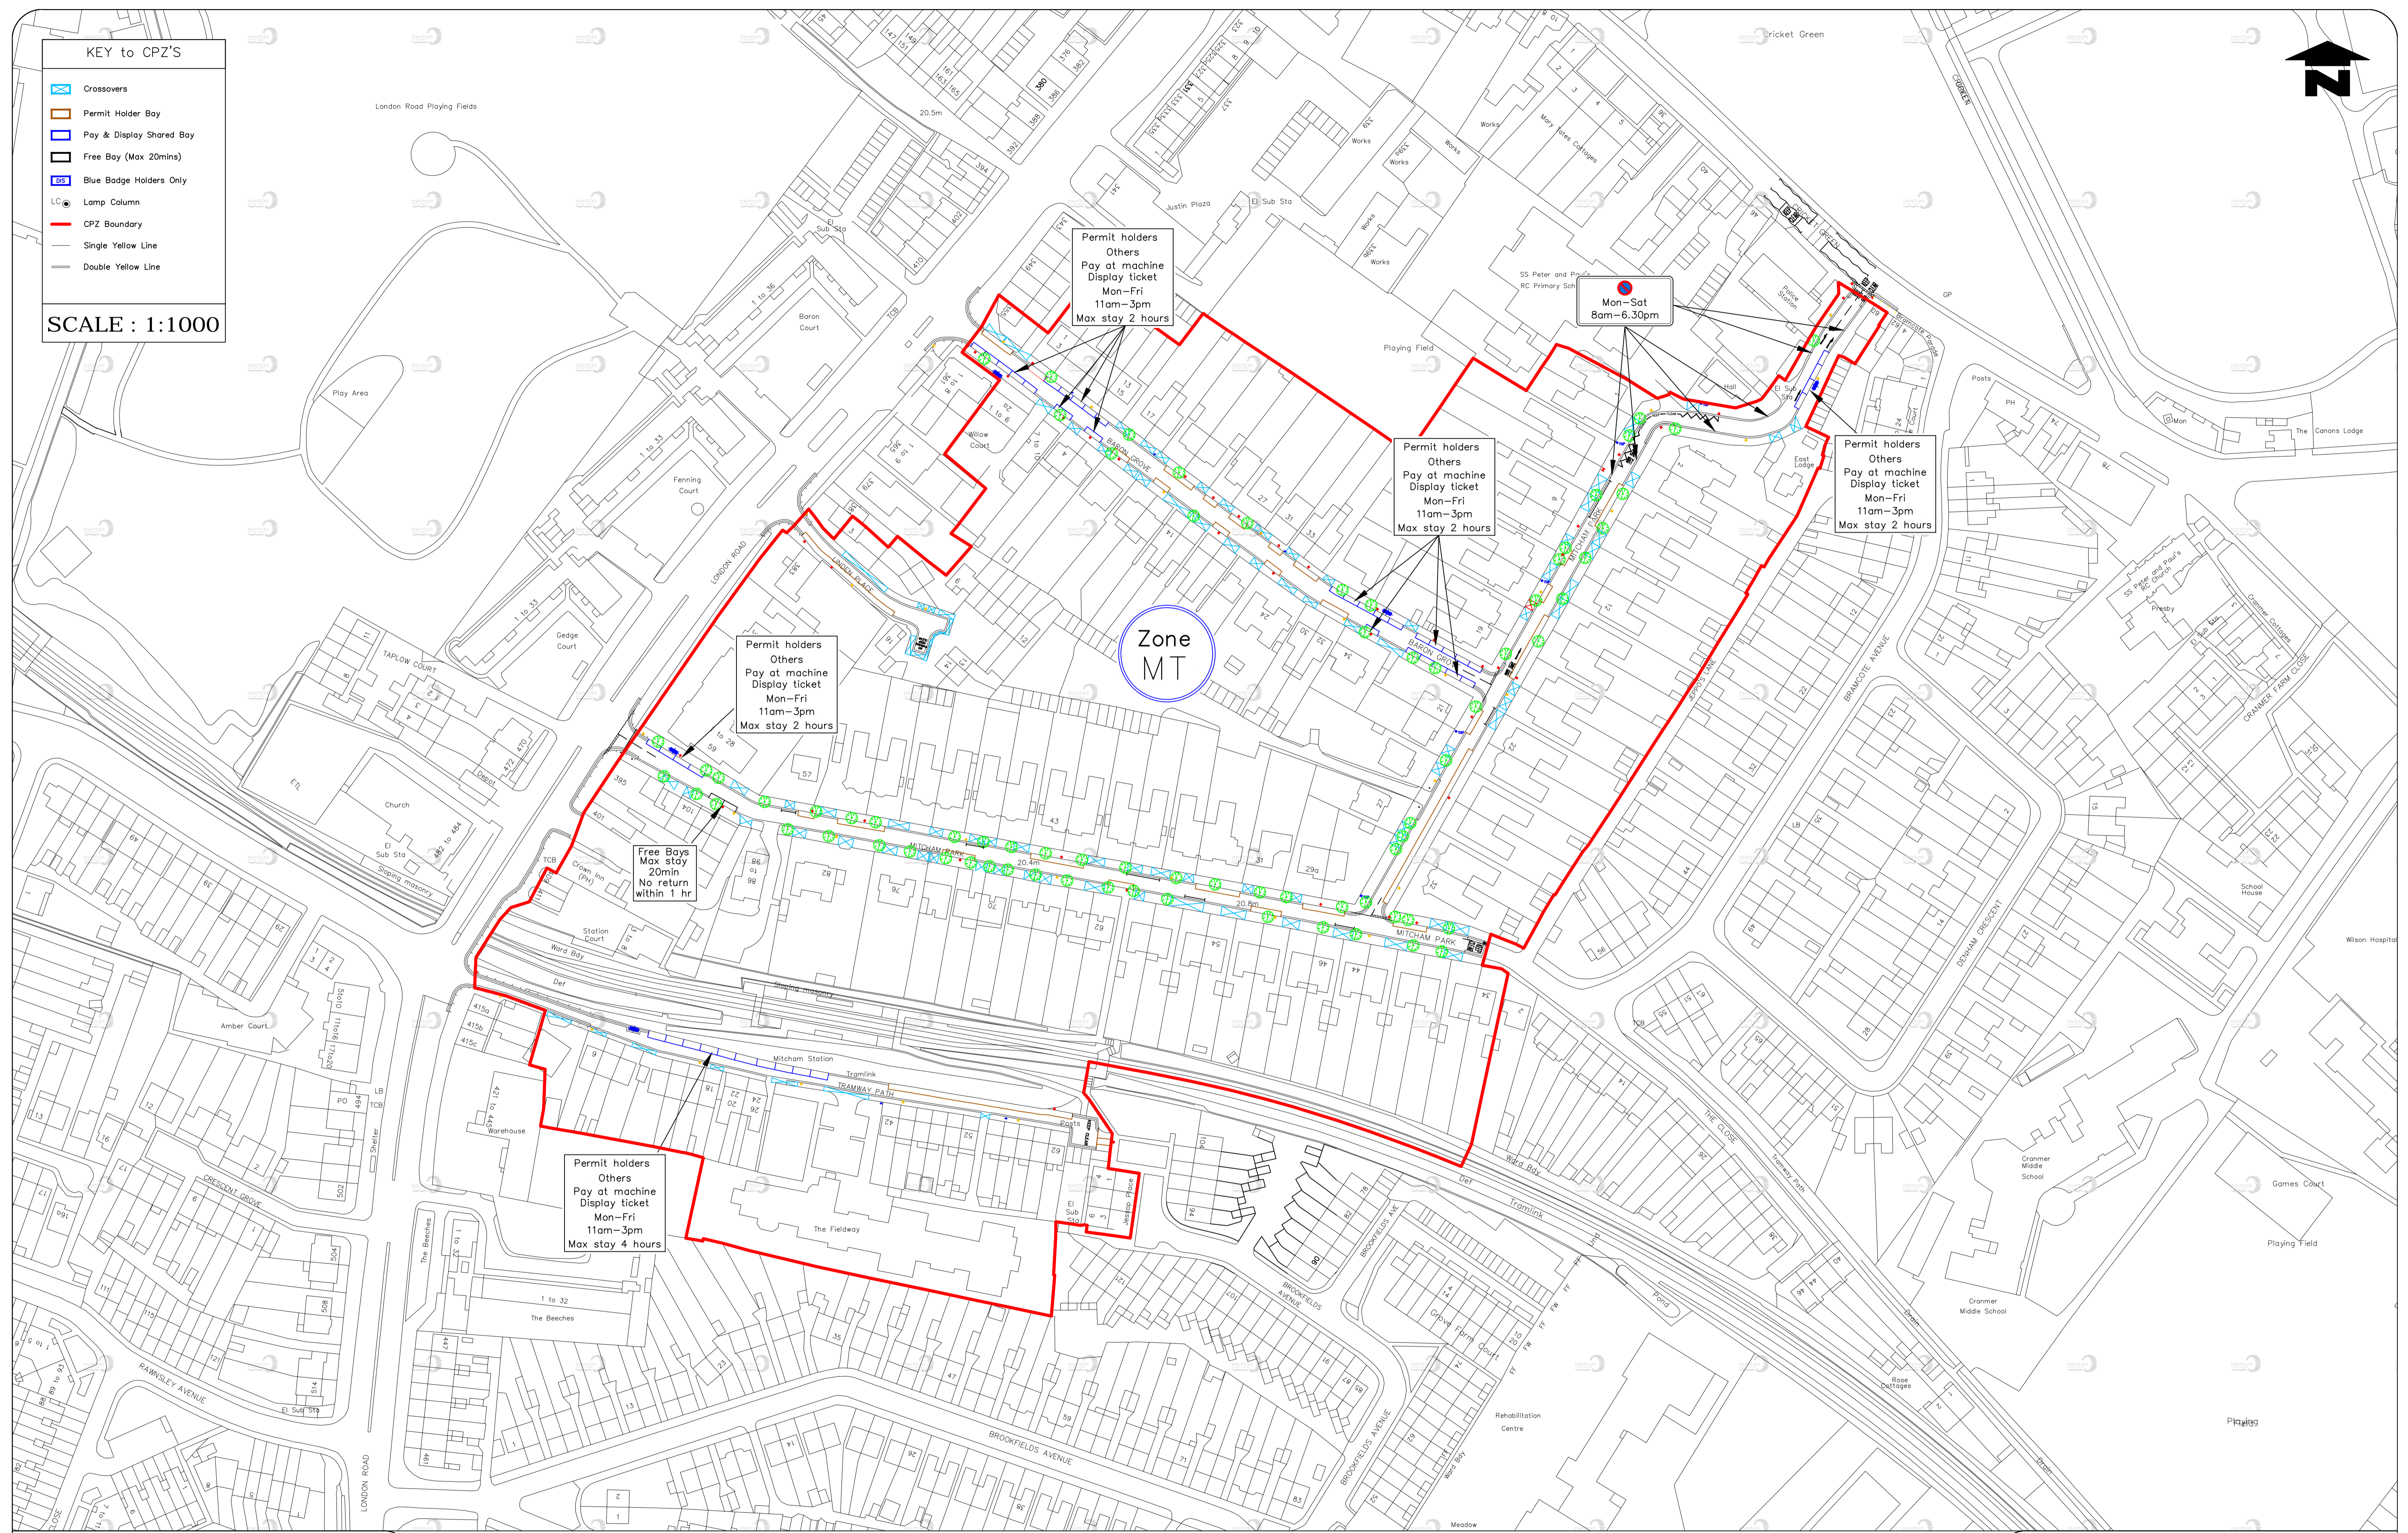

KEY to CPZ'S

- Crossovers
- Permit Holder Bay
- Pay & Display Shared Bay
- Free Bay (Max 20mins)
- Blue Badge Holders Only
- Lamp Column
- CPZ Boundary
- Single Yellow Line
- Double Yellow Line

SCALE : 1:1000

Reproduced from/based upon the Ordnance Survey's 1:1250 maps with the permission of the Controller of H.M.S.O., Crown Copyright Reserved. Unauthorised reproduction infringes Crown copyright and may lead to prosecution or civil proceedings.
 London Borough of Merton 100019259 2012

Zone MT - Hours of Operation - Mon-Fri : 11am-3pm