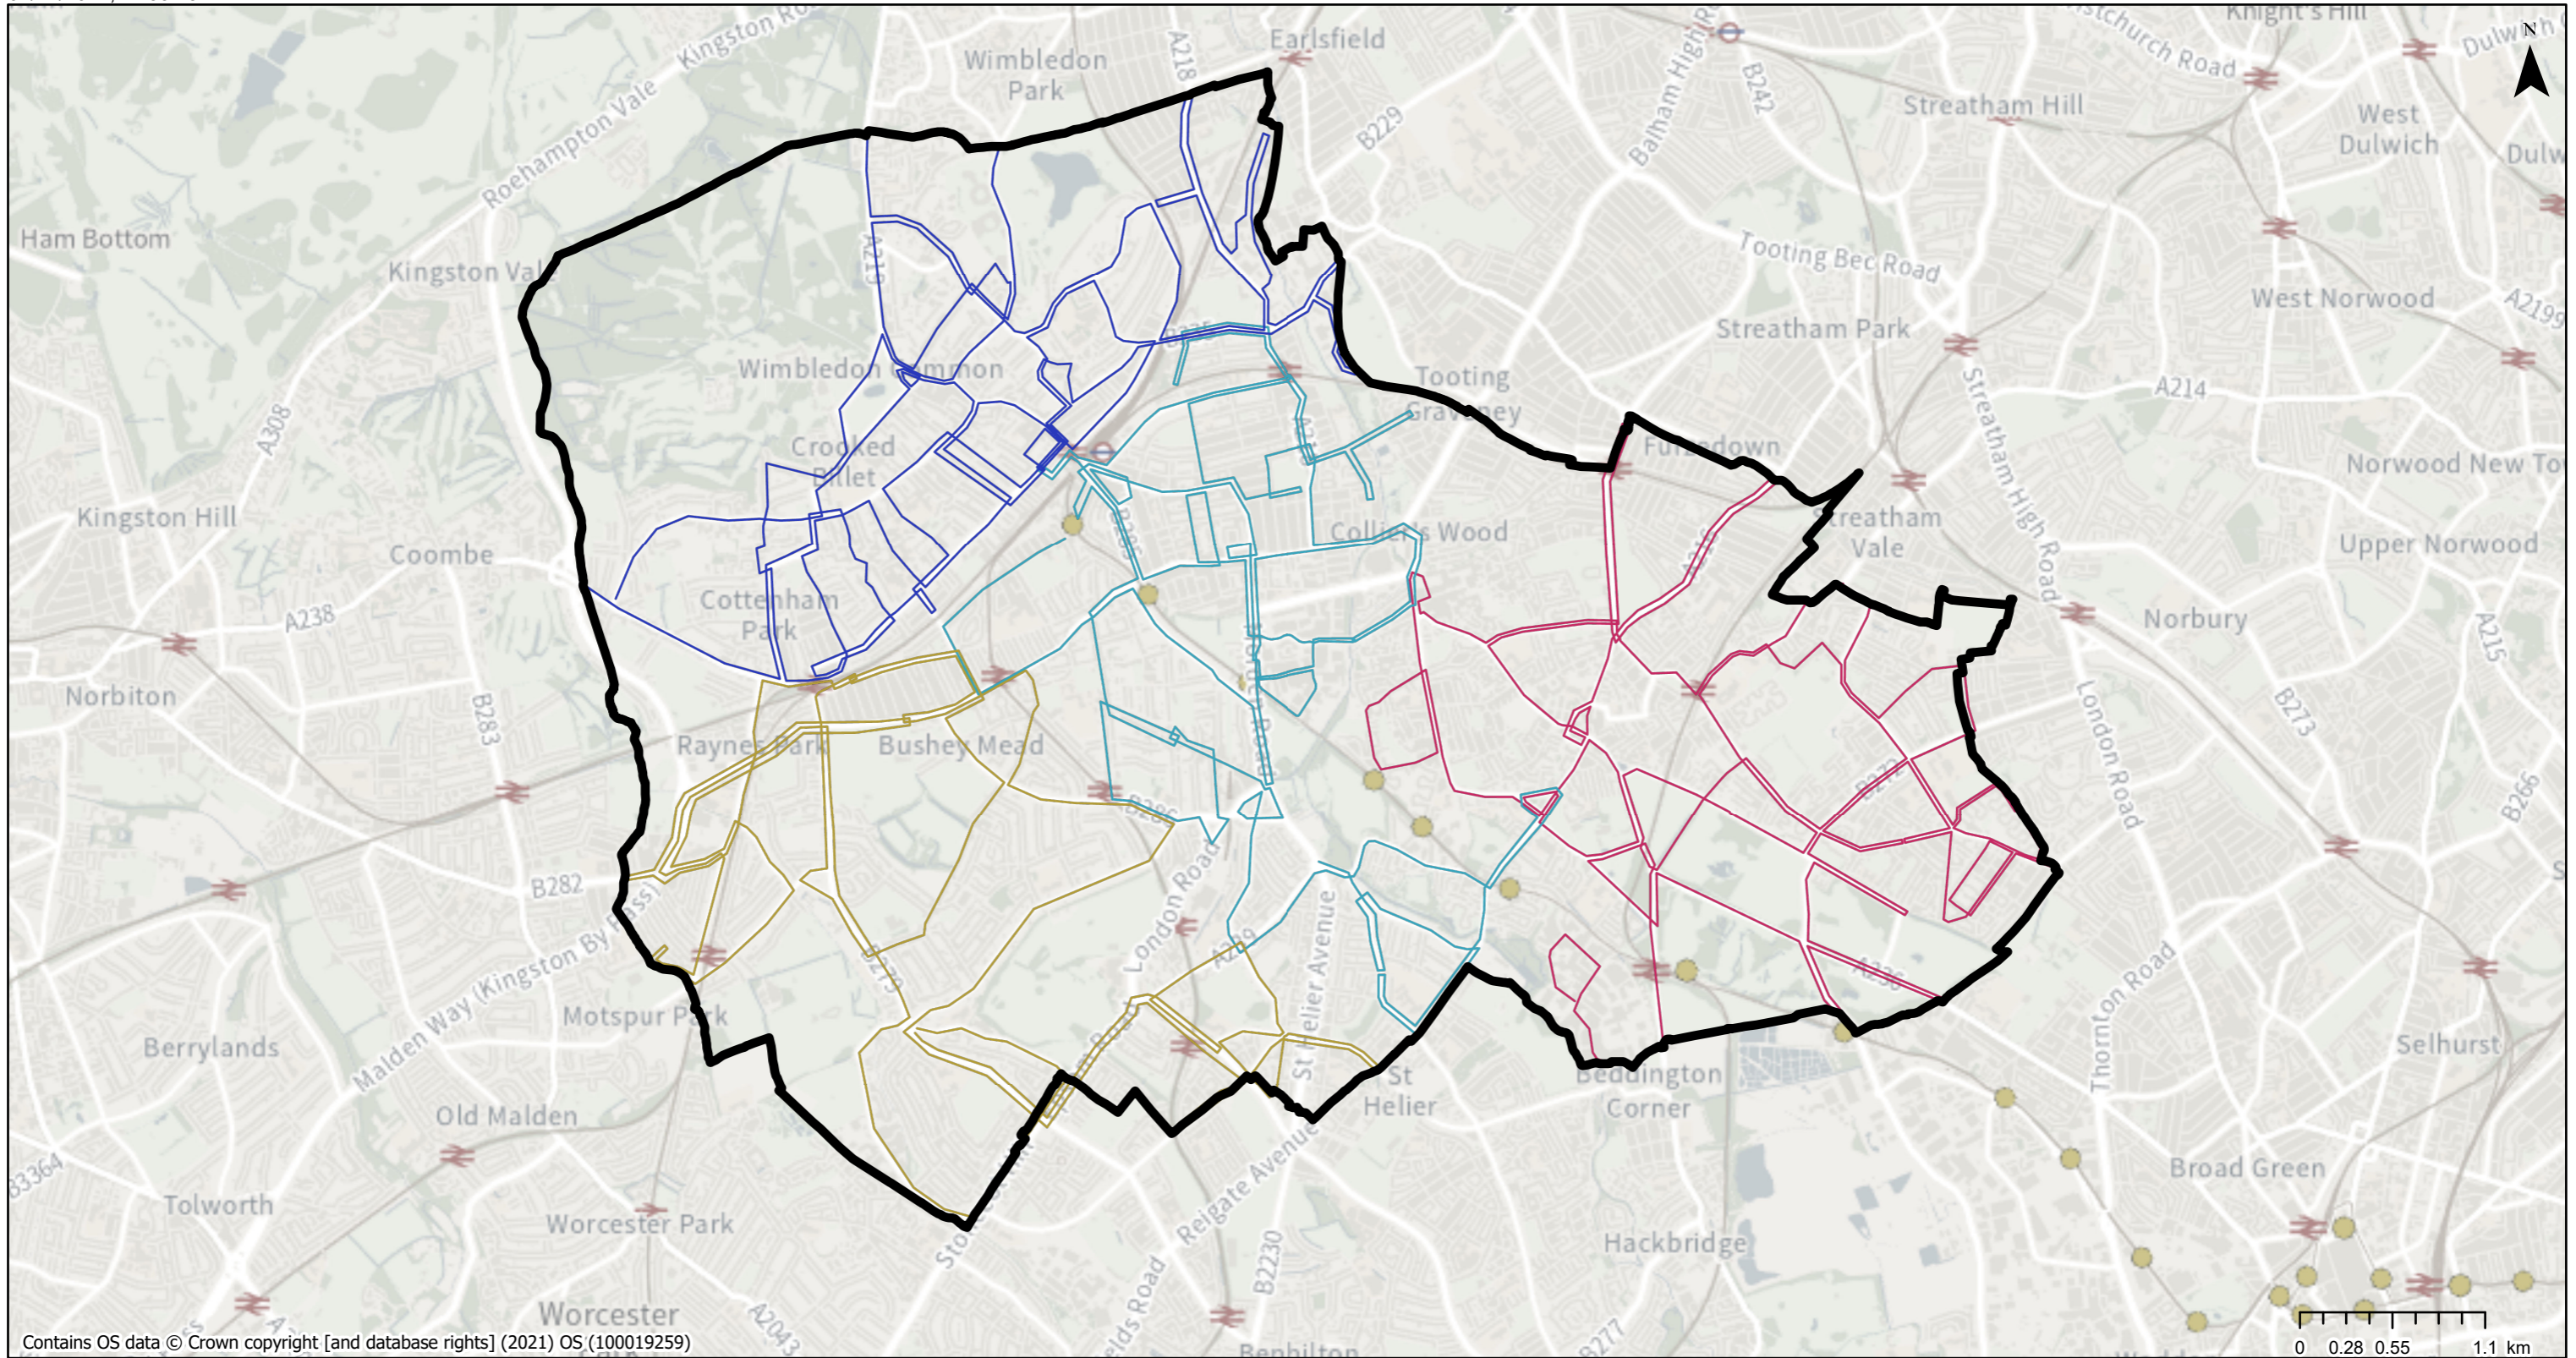

# Winter Resilience Network

07/12/2022, 11:35:13

**Legend**

- Merton\_Borough\_Boundary
- Primary Routes
  - Route 1
  - Route 2
  - Route 3
  - Route 4

Scale: 1:38,000